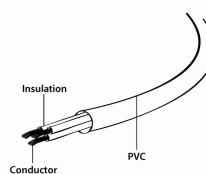

# Power cord (C13 to C14), 6ft

### Features

- Power (extension) cord with C13 input and C14 output
- Molded plugs

### Specifications

Length: 6 ft (1.8 m)