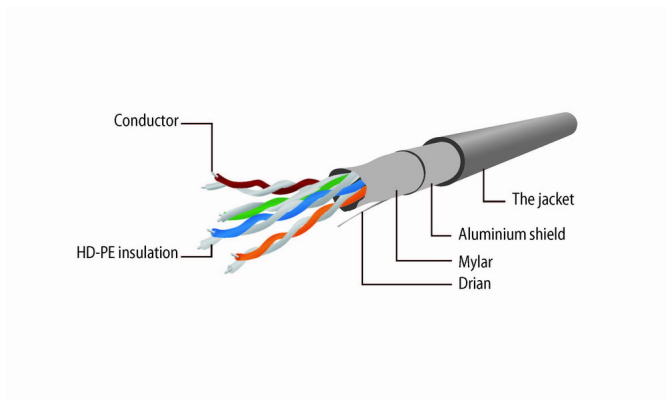

FTP Cat5e Patch cord, grey, 0.5 m

PP22-0.5M

Features

- Foil shielded twisted pair patch cord

Specifications

Patch cord Enhanced category 5 FTP (shielded)
 Length: according to the item
 Structure: AWG 26 (7 x 0.15 mm wire), CCA
 HDPE insulation of the wire: 0.85 mm
 With LDPE filler: not used
 With polyester tape
 With aluminum foil
 Drain hose: 7 x 0.12 mm CCA
 PVC outer insulation: 5.0 mm
 Color: according to the item
 Operation up to 100 MHz

Packaging

Q'ty in crtn, pcs	350
Crtn volume, CUM	0.038
Crtn weight, kgs	8
Individual package size LxWxH:	170x120x20 mm
Carton size LxWxH:	400x290x330 mm
Country of origin	CN
Barcode	8716309044707
Customs code	8544421000