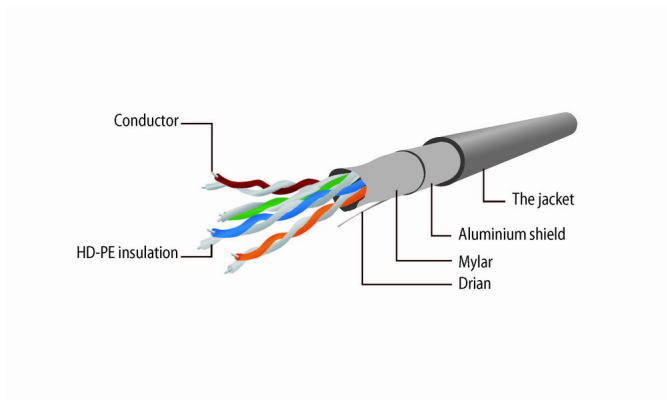

FTP Cat5e Patch cord, grey, 10 m

PP22-10M

Features

- Foil shielded twisted pair patch cord

Specifications

Patch cord Enhanced category 5 FTP (shielded)
Length: according to the item
Structure: AWG 26 (7 x 0.15 mm wire), CCA
HDPE insulation of the wire: 0.85 mm
With LDPE filler: not used
With polyester tape
With aluminum foil
Drain hose: 7 x 0.12 mm CCA
PVC outer insulation: 5.0 mm
Color: according to the item
Operation up to 100 MHz

Packaging

Q'ty in crtn, pcs	40
Crtn volume, CUM	0.04
Crtn weight, kgs	9.8
Individual package size LxWxH:	140x135x50 mm
Carton size LxWxH:	395x395x255 mm
Country of origin	CN
Barcode	8716309045308
Customs code	8544421000