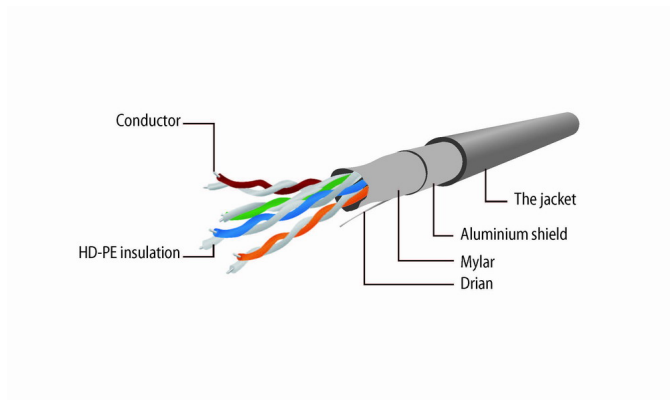

FTP Cat5e Patch cord, green, 2 m

PP22-2M/G

Features

- Foil shielded twisted pair patch cord

Specifications

Patch cord Enhanced category 5 FTP (shielded)
Length: according to the item
Structure: AWG 26 (7 x 0.15 mm wire), CCA
HDPE insulation of the wire: 0.85 mm
With LDPE filler: not used
With polyester tape
With aluminum foil
Drain hose: 7 x 0.12 mm CCA
PVC outer insulation: 5.0 mm
Color: according to the item
Operation up to 100 MHz

Packaging

Q'ty in crtn, pcs	80
Crtn volume, CUM	0.02
Crtn weight, kgs	7.24
Individual package size LxWxH:	110x110x28 mm
Carton size LxWxH:	390x175x295 mm
Country of origin	CN
Barcode	8716309052078
Customs code	8544421000