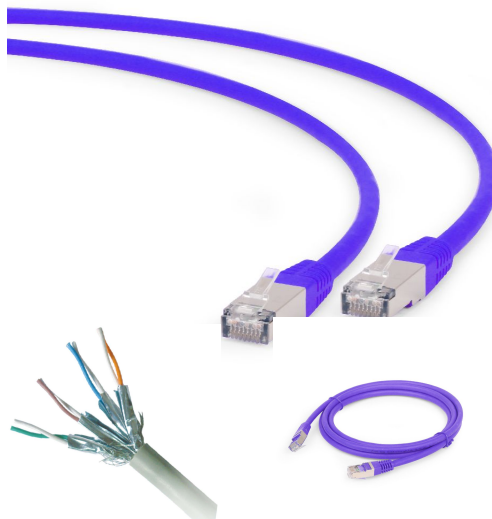

S/FTP Cat. 6A LSZH patch cord, purple, 0.25 m

PP6A-LSZHCU-V-0.25M

- Perfect connection
- Dual shielded for a reliable connection
- Low Smoke Zero Halogen (LSZH) jacket
- Gold plated contacts

Features

- Patch cord with foil shielded pairs and braided cable, CAT 6A
- Gold plated contacts
- Low Smoke Zero Halogen (LSZH) jacket
- Molded strain reliefs

Specifications

Category: 6A
Shielding: S/FTP (ISO/IEC 11801)
Conductor: AWG 27, bare copper
LSZH: Yes
Length: 0.25 m

Packaging

Q'ty in crtn, pcs	500
Crtn volume, CUM	0.041
Crtn weight, kgs	10.5
Individual package size LxWxH:	130x10x175 mm
Carton size LxWxH:	400x300x340 mm
Country of origin	CN
Barcode	8716309091374
Customs code	8544421000