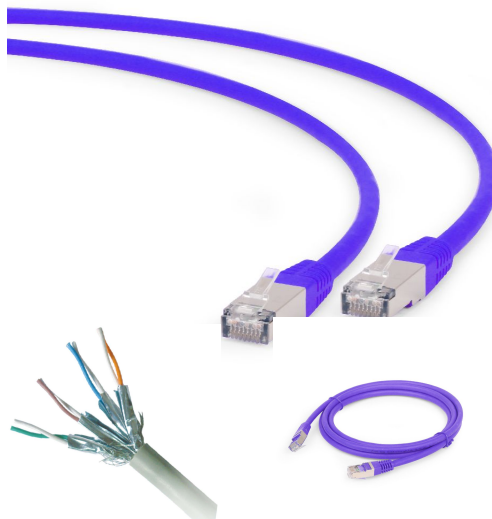

S/FTP Cat. 6A LSZH patch cord, purple, 1 m

PP6A-LSZHCU-V-1M

- Perfect connection
- Dual shielded for a reliable connection
- Low Smoke Zero Halogen (LSZH) jacket
- Gold plated contacts

Features

- Patch cord with foil shielded pairs and braided cable, CAT 6A
- Gold plated contacts
- Low Smoke Zero Halogen (LSZH) jacket
- Molded strain reliefs

Specifications

Category: 6A
Shielding: S/FTP (ISO/IEC 11801)
Conductor: AWG 27, bare copper
LSZH: Yes
Length: 1 m

Packaging

Q'ty in crtn, pcs	200
Crtn volume, CUM	0.037
Crtn weight, kgs	8.16
Individual package size LxWxH:	180x120x10 mm
Carton size LxWxH:	400x300x310 mm
Country of origin	CN
Barcode	8716309091398
Customs code	8544421000