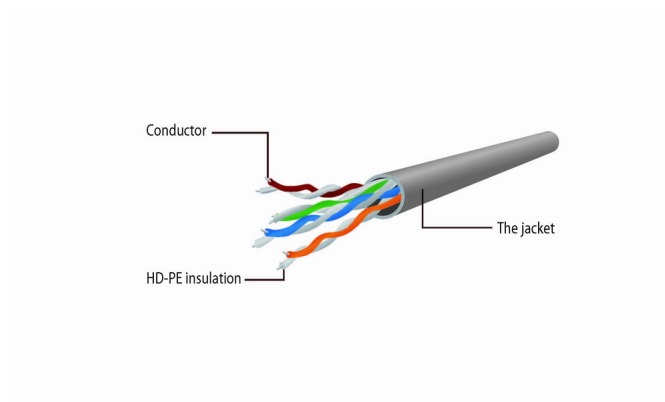

# UTP Cat6 Patch cord, 0.25 m, blue

PP6U-0.25M/B

## Features

- CAT6 AWG24 stranded unshielded patch cord with moulded strain relief 50u" 8P8C plugs, 0.25m