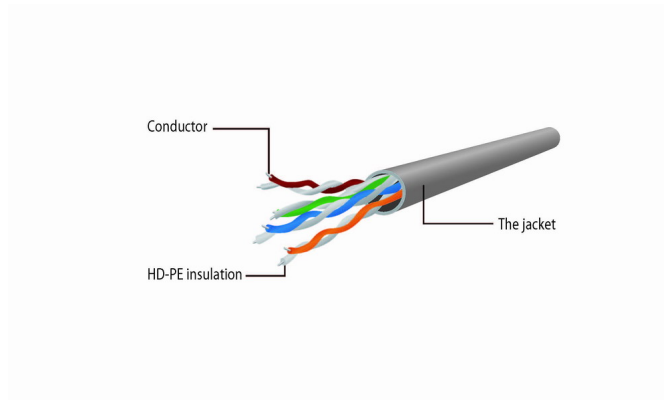

# UTP Cat6 Patch cord, 1 m, yellow

### Features

- CAT6 AWG24 stranded unshielded patch cord with moulded strain relief 50u" 8P8C plugs, 1m