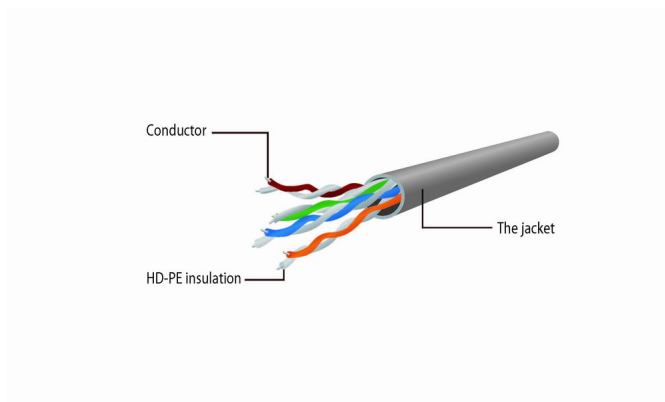

UTP Cat6 Patch cord, 1 m, blue

PP6U-1M/B

Features

- CAT6 AWG24 stranded unshielded patch cord with moulded strain relief 50u" 8P8C plugs, 1m

Packaging

Q'ty in crtn, pcs
Crtn volume, CUM
Crtn weight, kgs
Individual package size LxWxH:
Carton size LxWxH:
Country of origin
Barcode
Customs code