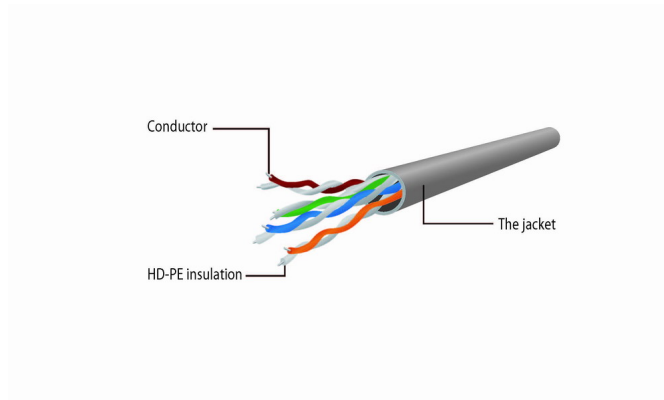

UTP Cat6 Patch cord, 1 m, red

PP6U-1M/R

Features

- CAT6 AWG24 stranded unshielded patch cord with moulded strain relief 50u" 8P8C plugs, 1m

Packaging

Q'ty in crtn, pcs
Crtn volume, CUM
Crtn weight, kgs
Individual package size LxWxH:
Carton size LxWxH:
Country of origin
Barcode
Customs code