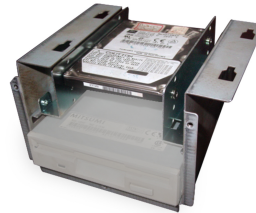

Metal mounting frame for 4 pcs x 2.5" SSD to 3.5" bay

MF-3241

Features

- Allows to mount up to 4 pieces of 2.5" SSD (solid state drive) into a 3.5" internal drive bay
- Strong, durable metal design
- Including all required mounting screws

Specifications

Supports any 2.5" HDD, SSD (if 4 pcs together up to 9.5 mm each)

Supports 3.5 inch bay inside a computer for installation

Material: metal, 1 mm

Dimensions: 112 x 35.5 x 16 mm

Packaging

Q'ty in crtn, pcs
 Crtn volume, CUM
 Crtn weight, kgs
 Individual package size LxWxH:
 Carton size LxWxH:
 Country of origin
 Barcode
 Customs code