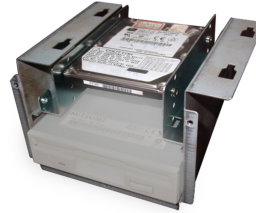

Metal mounting frame for 4 pcs x 2.5" SSD to 3.5" bay

MF-3241

Features

- Allows to mount up to 4 pieces of 2.5" SSD (solid state drive) into a 3.5" internal drive bay
- Strong, durable metal design
- Including all required mounting screws

Specifications

Supports any 2.5" HDD, SSD (if 4 pcs together up to 9.5 mm each)

Supports 3.5 inch bay inside a computer for installation

Material: metal, 1 mm

Dimensions: 112 x 35.5 x 16 mm

Packaging

Q'ty in crtn, pcs	200
Crtn volume, CUM	0.013
Crtn weight, kgs	21.4
Individual package size LxWxH:	120x35x20 mm
Carton size LxWxH:	300x220x200 mm
Country of origin	CN
Barcode	8716309093606
Customs code	8473308000