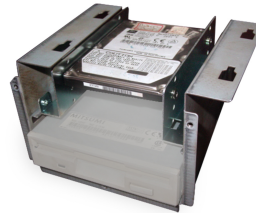

Metal mounting frame for 4 pcs x 2.5" SSD to 3.5" bay

MF-3241

Features

- Allows to mount up to 4 pieces of 2.5" SSD (solid state drive) into a 3.5" internal drive bay
- Strong, durable metal design
- Including all required mounting screws

Specifications

Supports any 2.5" HDD, SSD (if 4 pcs together up to 9.5 mm each)

Supports 3.5 inch bay inside a computer for installation

Material: metal, 1 mm

Dimensions: 112 x 35.5 x 16 mm

Packaging

Q'ty in crtn, pcs
Crtn volume, CUM
Crtn weight, kgs
Individual package size LxWxH:
Carton size LxWxH:
Country of origin
Barcode
Customs code