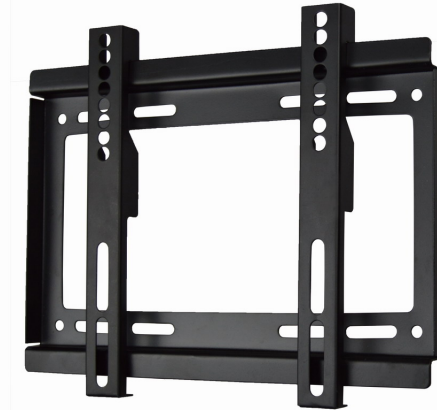

WM-37F-01

TV wall mount (fixed), 17"-37"

- Position your screen perfectly
- Lightweight and compact design

Features

- Heavy duty steel TV wall mount
- Supports most 17" 37" LCD TV's
- VESA compatible, max. 200 mm x 200 mm
- Distance to wall: 24 mm
- Includes all necessary installation materials

Package contents

Wall mount
Set of bolts, spacers and washers
Spirit level
Installation manual

Specifications

Material: steel (1.2 mm)
Max. load: 25 kg (17"-37")
Wall distance: 24 mm
Dimensions wall board: 275 x 190 mm
Dimensions brackets: 220 x 25 mm
Net weight: 0.39 kg