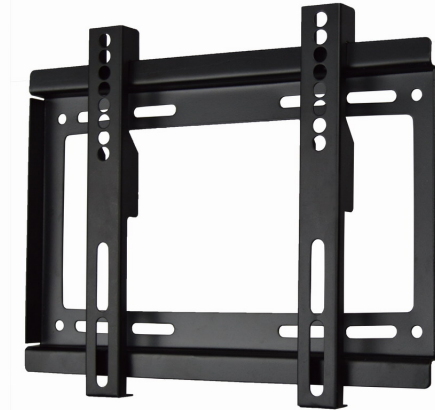

WM-37F-01

TV wall mount (fixed), 17"-37"

- Position your screen perfectly
- Lightweight and compact design

Features

- Heavy duty steel TV wall mount
- Supports most 17" 37" LCD TV's
- VESA compatible, max. 200 mm x 200 mm
- Distance to wall: 24 mm
- Includes all necessary installation materials

Package contents

Wall mount
Set of bolts, spacers and washers
Spirit level
Installation manual

Specifications

Material: steel (1.2 mm)
Max. load: 25 kg (17"-37")
Wall distance: 24 mm
Dimensions wall board: 275 x 190 mm
Dimensions brackets: 220 x 25 mm
Net weight: 0.39 kg