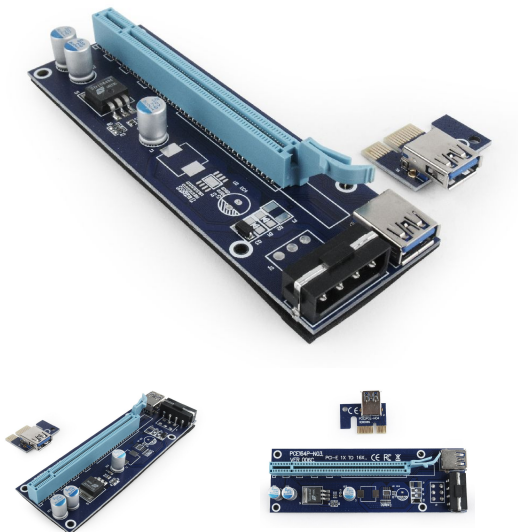

## PCI-Express riser add-on card, MOLEX power

RC-PCIEX-01

- Allows to use internal PCI-Express add-on card outside the PC case
- Provides better cooling if several powerful add-on cards are used

### Features

- PCI-Express riser card: interface extension
- Supports x1 up to x16 PCI-Express add-on cards
- High quality capacitors for the stable power supply filtering
- Side clip to fasten other cards

### Specifications

Compatible with x1, x4, x8, x16 PCI-E slot of the motherboard  
Dimensions: 128 x 42 x 10 mm  
Net weight: 84 g (whole kit)

### Package contents

Riser card  
USB 3.0 cable, 60 cm  
SATA to MOLEX power cable, 18 cm  
PCI-Ex x1 to USB adapter card