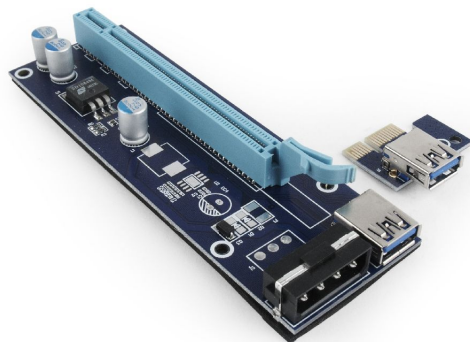

## PCI-Express riser add-on card, MOLEX power

RC-PCIEX-01

- Allows to use internal PCI-Express add-on card outside the PC case
- Provides better cooling if several powerful add-on cards are used

### Features

- PCI-Express riser card: interface extension
- Supports x1 up to x16 PCI-Express add-on cards
- High quality capacitors for the stable power supply filtering
- Side clip to fasten other cards

### Specifications

Compatible with x1, x4, x8, x16 PCI-E slot of the motherboard

Dimensions: 128 x 42 x 10 mm

Net weight: 84 g (whole kit)

### Package contents

Riser card  
USB 3.0 cable, 60 cm  
SATA to MOLEX power cable, 18 cm  
PCI-Ex x1 to USB adapter card