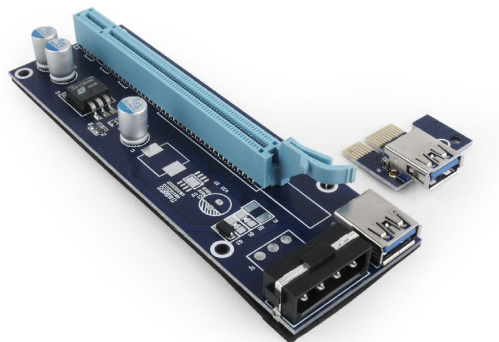

PCI-Express riser add-on card, MOLEX power

RC-PCIEX-01

- Allows to use internal PCI-Express addon card outside the PC case
- Provides better cooling if several powerful addon cards are used

Features

- PCI-Express riser card: interface extension
- Supports x1 up to x16 PCI-Express addon cards
- High quality capacitors for the stable power supply filtering
- Side clip to fasten other cards

Specifications

Compatible with x1, x4, x8, x16 PCI-E slot of the motherboard

Dimensions: 128 x 42 x 10 mm

Net weight: 84 g (whole kit)

Packaging

Q'ty in crtn, pcs	100
Crtn volume, CUM	0.08904
Crtn weight, kgs	16.59
Individual package size LxWxH:	160x145x30 mm
Carton size LxWxH:	530x350x480 mm
Country of origin	CN
Barcode	8716309098144
Customs code	8522904990

Certificates

Package contents

- Riser card
- USB 3.0 cable, 60 cm
- SATA to MOLEX power cable, 18 cm
- PCI-Ex x1 to USB adapter card