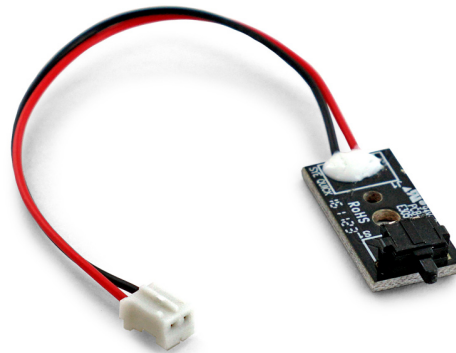

### **Flashforge Finder Leveling Sensor**

FF-3DP-LS-F

- Leveling sensor for the Finder. This item only includes the circuit and trigger of the sensor. It does not include the servo and servo bracket.

#### **Packaging**

Q'ty in crtn, pcs  
Crtn volume, CUM  
Crtn weight, kgs  
Individual package size LxWxH:  
Carton size LxWxH:  
Country of origin  
Barcode  
Customs code

30  
0.008  
1.4  
  
200x200x200 mm  
CN  
8716309099646  
8473308000