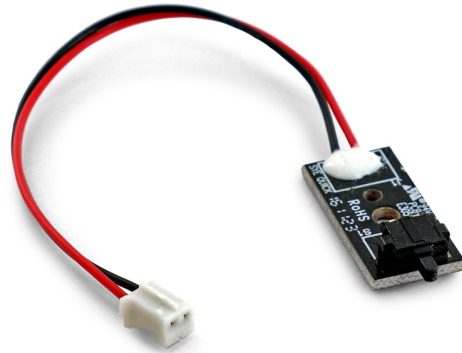

Flashforge Finder Leveling Sensor

FF-3DP-LS-F

- Leveling sensor for the Finder. This item only includes the circuit and trigger of the sensor. It does not include the servo and servo bracket.

Packaging

Q'ty in crtn, pcs
Crtn volume, CUM
Crtn weight, kgs
Individual package size LxWxH:
Carton size LxWxH:
Country of origin
Barcode
Customs code