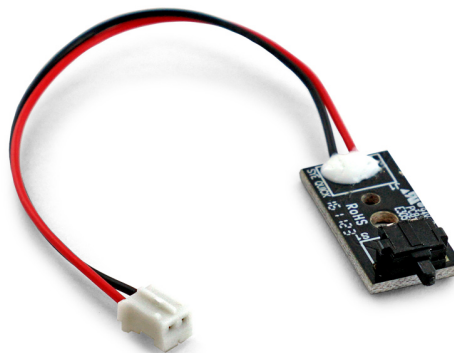

## Flashforge Finder Leveling Sensor

FF-3DP-LS-F

- Leveling sensor for the Finder. This item only includes the circuit and trigger of the sensor. It does not include the servo and servo bracket.

### Packaging

Q'ty in crtn, pcs  
Crtn volume, CUM  
Crtn weight, kgs  
Individual package size LxWxH:  
Carton size LxWxH:  
Country of origin  
Barcode  
Customs code

30  
0.008  
1.4  
  
200x200x200 mm  
CN  
8716309099646  
8473308000