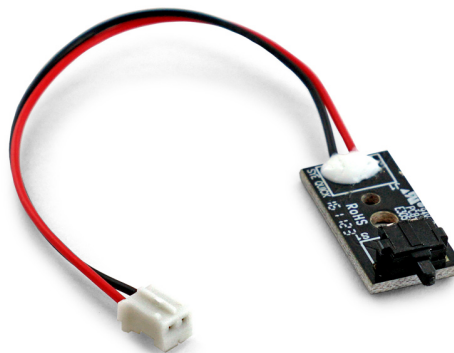

Flashforge Finder Leveling Sensor

FF-3DP-LS-F

- Leveling sensor for the Finder. This item only includes the circuit and trigger of the sensor. It does not include the servo and servo bracket.

Packaging

Q'ty in crtn, pcs
Crtn volume, CUM
Crtn weight, kgs
Individual package size LxWxH:
Carton size LxWxH:
Country of origin
Barcode
Customs code