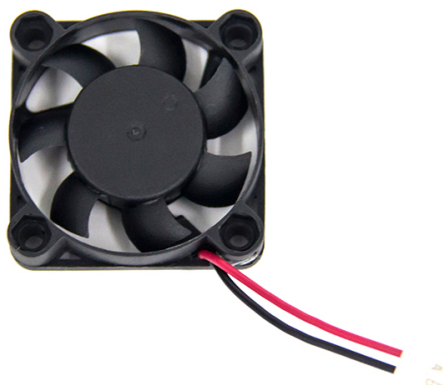

Flashforge Extruder fan for Dreamer

FF-3DP-EF-D

Packaging

Q'ty in crtn, pcs
Crtn volume, CUM
Crtn weight, kgs
Individual package size LxWxH:
Carton size LxWxH:
Country of origin
Barcode
Customs code

30
0.008
1.4