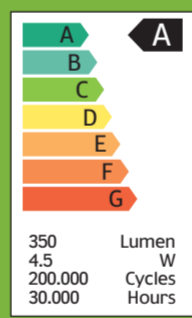

350 lm Luminous flux

2700 K Color temperature

270° Improved light beam angle

75 lm/W Super energy efficient

50 g Ultra light weight

30,000 hrs Guaranteed longer lifetime

E 27 Retrofit base

Premium high efficiency LED lamp

Power consumption: **4.5 W**

CRI: **80**

Luminous flux: **350 lm**

Color temperature: **2.700 K (warm white)**

Lifespan: **30.000 hours**

Input voltage: **85 V - 260 V AC / 50 Hz - 60 Hz**

Power factor: **0.6**

Energy Efficiency Class: **A**

Beam angle: **270°**

Switching cycles: **200.000+**

Net weight: **50 g**

Dimensions: **Ø 55 x 102 mm**

Operating temperature: **- 20 °C ... 40 °C**

Mercury free: **Yes**

Flicker free: **Yes**

Warranty: **2 years**

350	Lumen
4.5	W
200.000	Cycles
30.000	Hours

powered by **GEMBIRD**

CE RoHS

ERC

Made in China

EG-LED0427-01

8 716309 084680