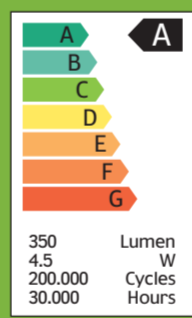

350 lm Luminous flux
2700 K Color temperature
270° Improved light beam angle
75 lm/W Super energy efficient
50 g Ultra light weight
30,000 hrs Guaranteed longer lifetime
E 27 Retrofit base

Premium high efficiency LED lamp

4.5w 350lm 30W

LESS Energy MORE Light **energenie**

EN
 • 4.5 W high efficiency LED bulb, 350 lm
 • Replacement for 30 W incandescent light bulb
 • Very low energy consumption, saving at least 80% energy
 • E27 base - can be easily fitted to replace ordinary light bulbs

DE
 • Hoch effiziente LED Lampe mit 4.5 W und 350 lm
 • Sparsamer Ersatz für herkömmliche 30 W Glühlampen
 • Sehr geringer Stromverbrauch, spart mindestens 80% ein
 • E27 Fassung - zum sparsamen Austausch gegen gewöhnliche Glühlampen

Power consumption: **4.5 W**
 CRI: **80**
 Luminous flux: **350 lm**
 Color temperature: **2.700 K (warm white)**
 Lifespan: **30.000 hours**
 Input voltage: **85 V - 260 V AC / 50 Hz - 60 Hz**
 Power factor: **0.6**
 Energy Efficiency Class: **A**
 Beam angle: **270°**
 Switching cycles: **200.000+**
 Net weight: **50 g**
 Dimensions: **∅ 55 x 102 mm**
 Operating temperature: **- 20 °C ... 40 °C**
 Mercury free: **Yes**
 Flicker free: **Yes**
 Warranty: **2 years**