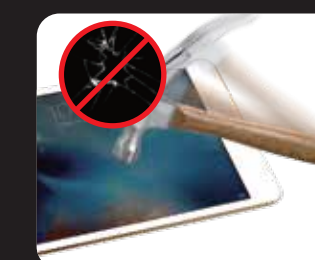

9H hardness
shockproof surface