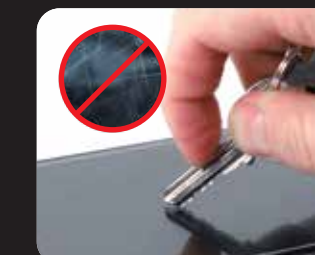

Ultra scratch proof