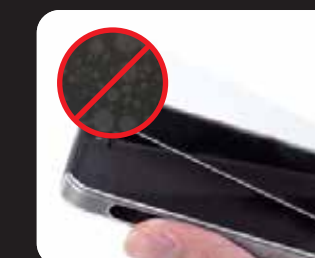

Easy to install

GLASS
SCREEN PROTECTOR
For iPad air

Keep your screen like new
No more scratches from keys
or other sharp objects
Real tempered glass - ultra
clear and ultra strong!

9
H

Don't bend the glass panel!