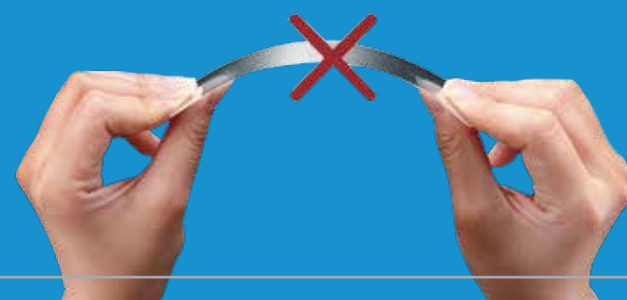

size: 475x297 mm