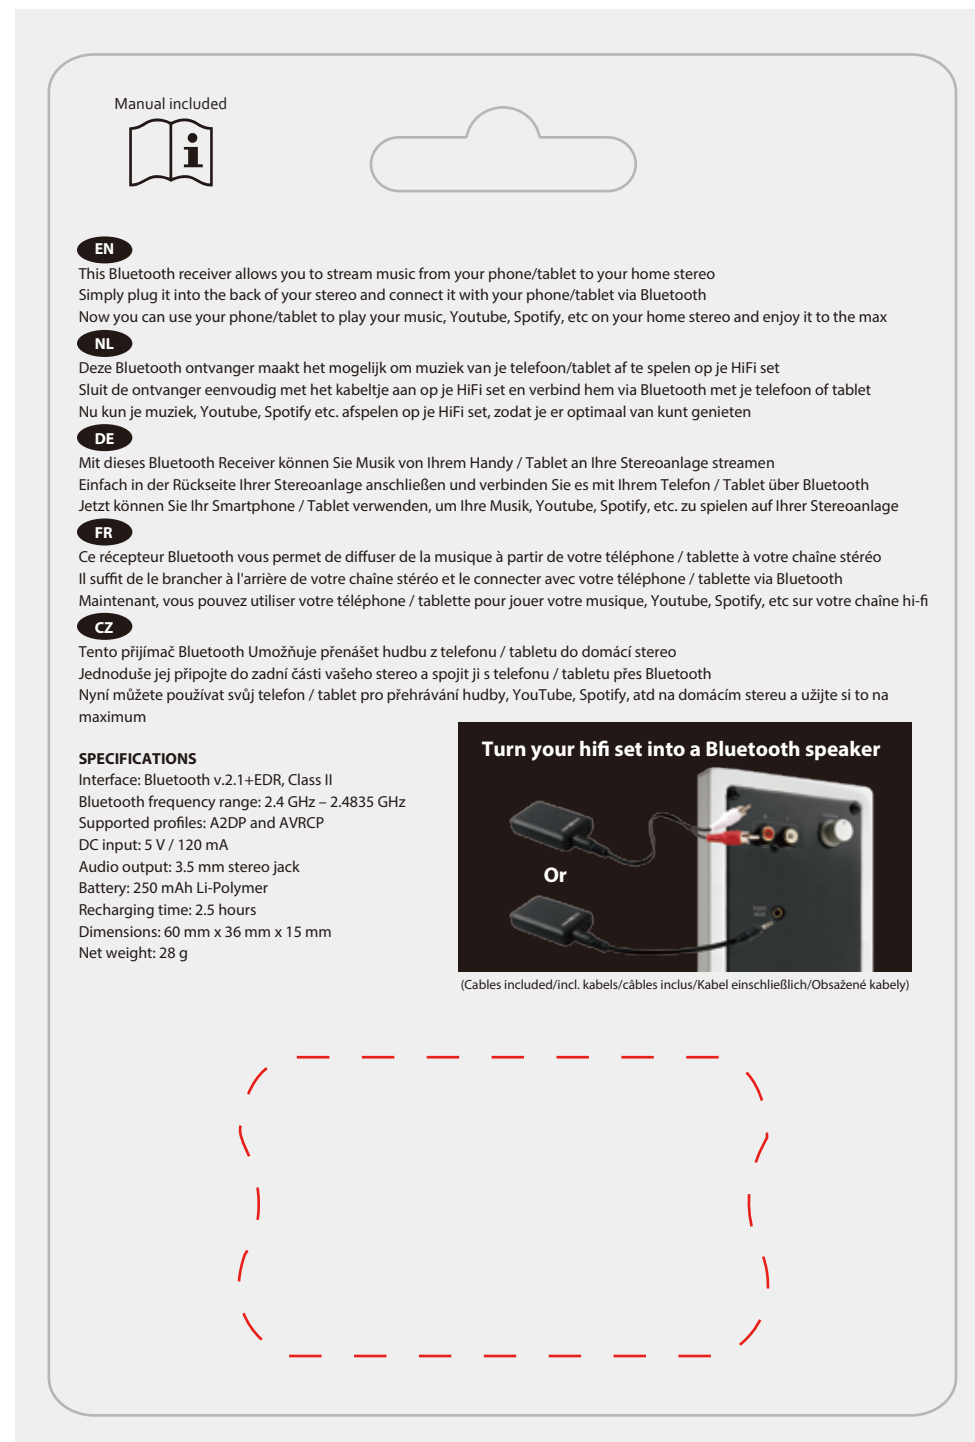

size: 120x180 mm

The red broken line don't print please.

CAUTION!

Lithium metal battery IF DAMAGED

DO NOT LOAD OR TRANSPORT PACKAGE
IF DAMAGED

Gembird Europe B.V.,
Wittevrouwen 56, 1358CD Almere,
The Netherlands
www.gembird.eu