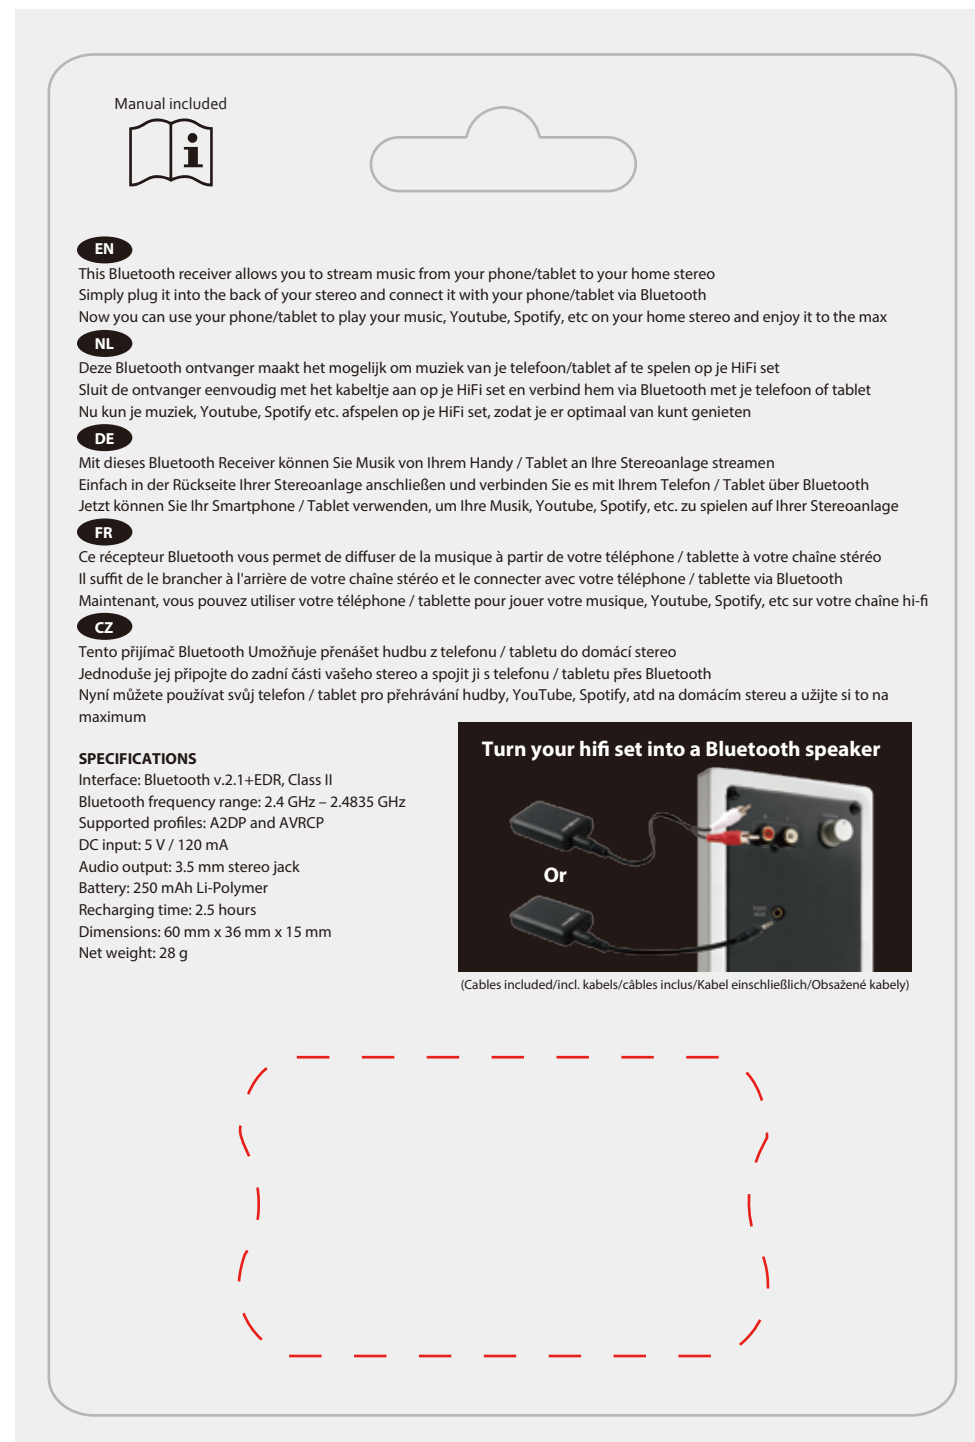

size: 120x180 mm

The red broken line don't print please.

WARNING: product contains Lithium battery,
so this warning logo is required
on the export cartons.

Gembird Europe B.V.,
Wittevrouwen 56, 1358CD Almere,
The Netherlands
www.gembird.eu