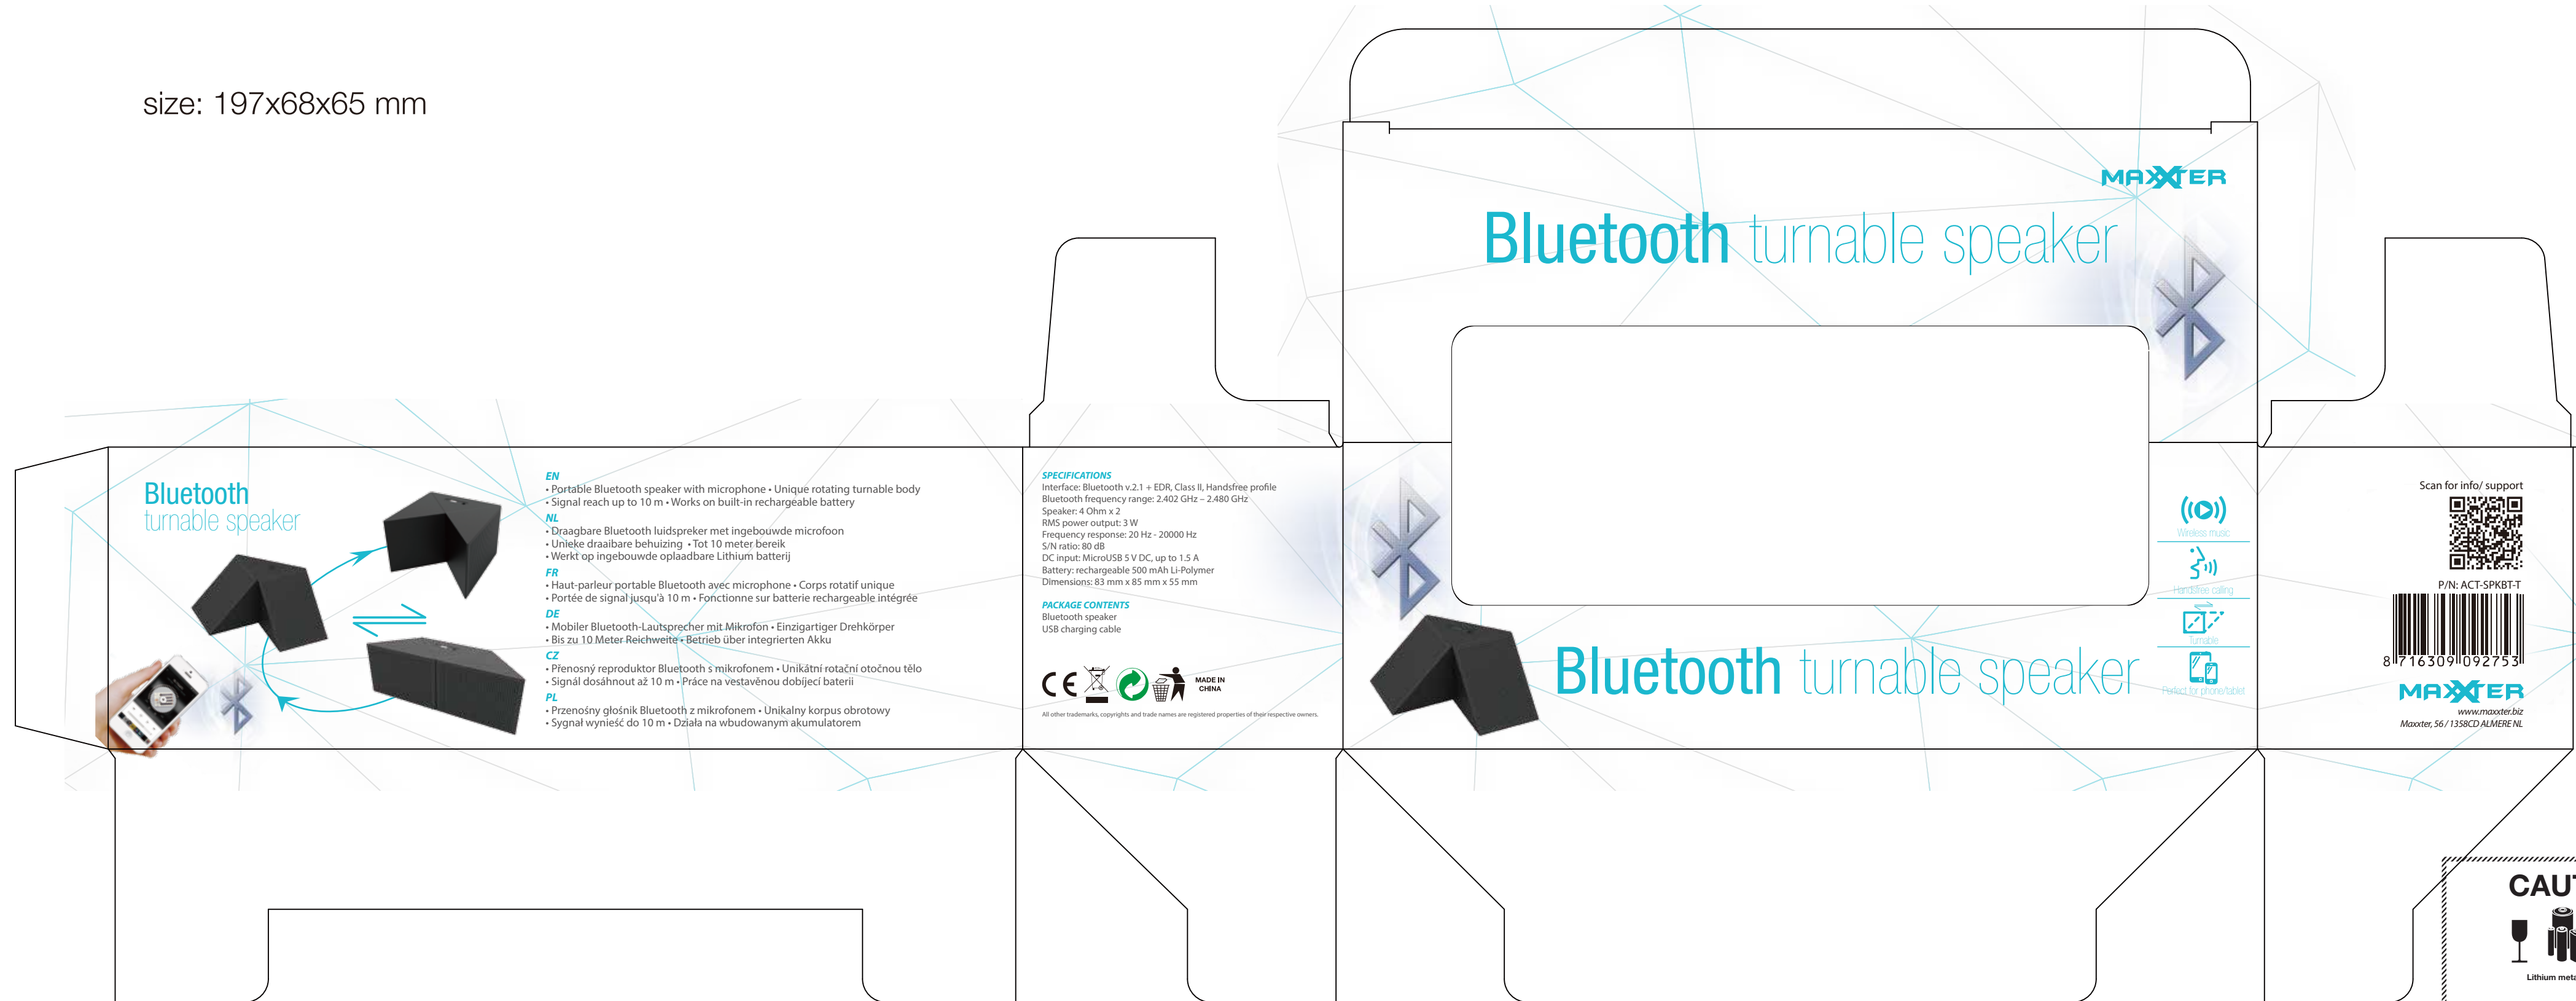

size: 197x68x65 mm

Bluetooth
turnable speaker