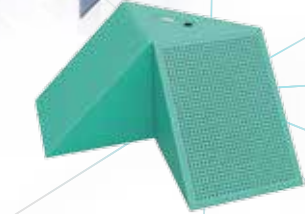

Bluetooth turnable speaker

MAXTER

Bluetooth turnable speaker