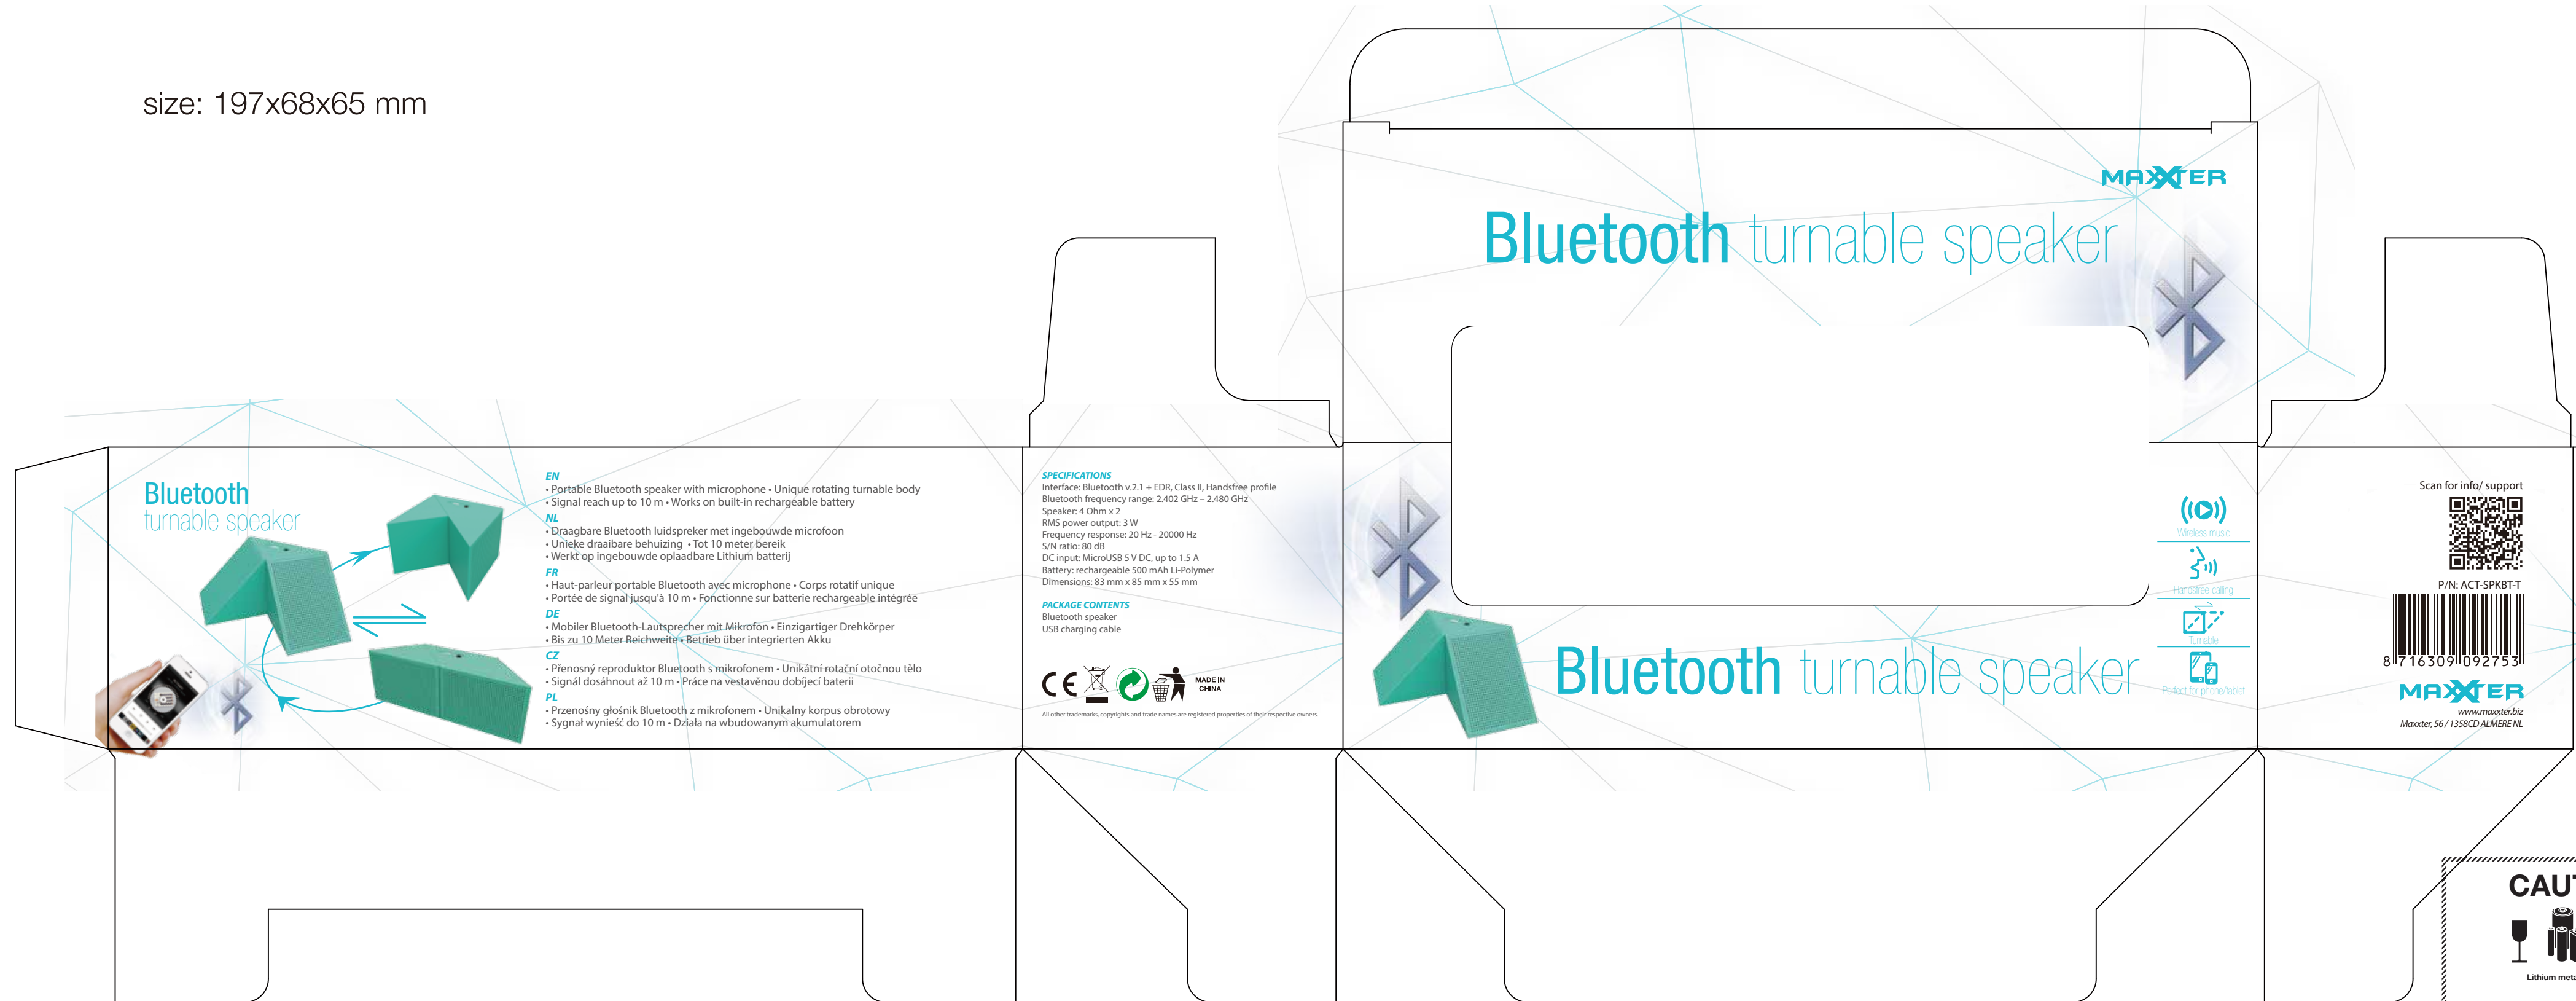

size: 197x68x65 mm

Bluetooth
turnable speaker