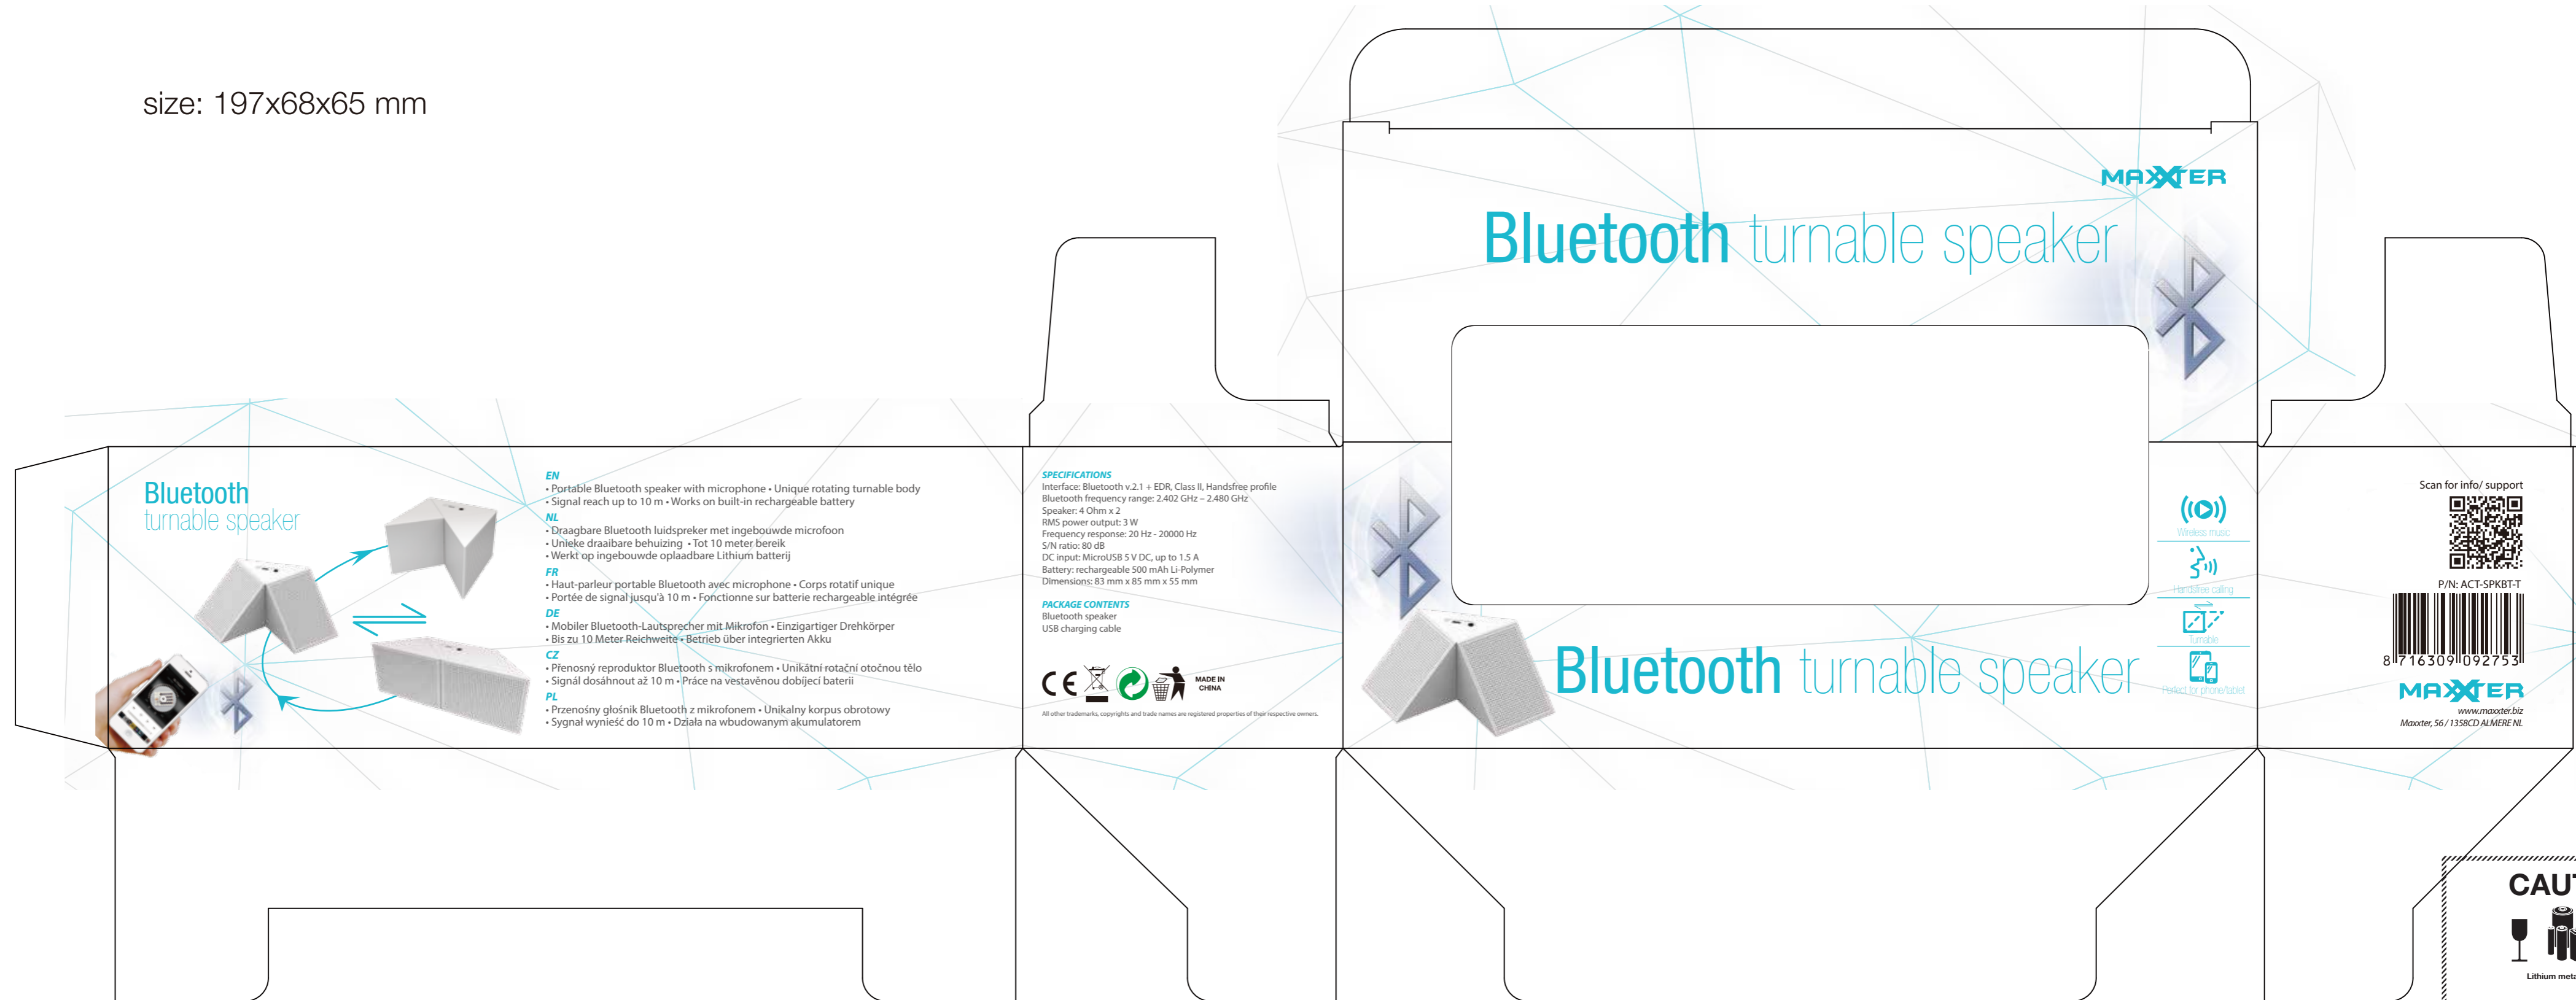

size: 197x68x65 mm

Bluetooth
turnable speaker