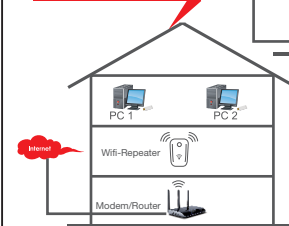

Wireless repeater mode

SPECIFICATIONS

- Supported standards: IEEE 802.3, 802.3u, 802.11b/g/n
- Wireless transmission rate: max. 300 Mbps
- Security : 64/128-bit WEP, WPA-PSK, WPA2-PSK, WPA -MIXED-PSK
- Supported modes: repeater mode, AP mode
- LAN port: 1 x RJ45
- Chipset: MTK 7628KN
- Frequency band: 2.4 GHz ~ 2.4835 GHz
- Channels: 1-13 (Europe)
- Power class: RF power 14 dBm (max. EIRP)
- Internal antenna gain (typical): 2 x 3 dBi ± 1 dBi
- Power consumption: up to 3 W
- Operating temperature: 0 °C ~ 40 °C
- Storage temperature: - 40 °C ~ 70 °C
- Operating humidity: 10 % ~ 90 % non-condensing
- Storage humidity: 5 % ~ 95 % non-condensing
- Dimensions: 41 mm x 41 mm x 67 mm (W x D x H)
- Net weight: 45 g