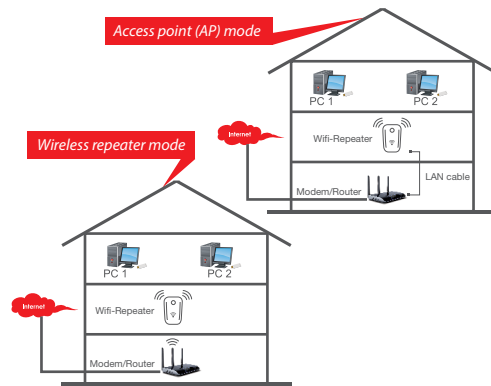

size: 70x70x80 mm

-  Pantone cool gray 8C
-  C:0 M:100 Y:100 K:0
-  100% black

WiFi repeater 300 Mbps

SPECIFICATIONS

- Supported standards: IEEE 802.3, 802.3u, 802.11b/g/n
- Wireless transmission rate: max. 300 Mbps
- Security : 64/128-bit WEP, WPA-PSK, WPA2-PSK, WPA -MIXED-PSK
- Supported modes: repeater mode, AP mode
- LAN port: 1 x RJ45
- Chipset: MTK 7628KN
- Frequency band: 2.4 GHz ~ 2.4835 GHz
- Channels: 1-13 (Europe)
- Power class: RF power 14 dBm (max. EIRP)
- Internal antenna gain (typical): 2 x 3 dBi ± 1 dBi
- Power consumption: up to 3 W
- Operating temperature: 0 °C ~ 40 °C
- Storage temperature: - 40 °C ~ 70 °C
- Operating humidity: 10 % ~ 90 % non-condensing
- Storage humidity: 5 % ~ 95 % non-condensing
- Dimensions: 41 mm x 41 mm x 67 mm (W x D x H)
- Net weight: 45 g