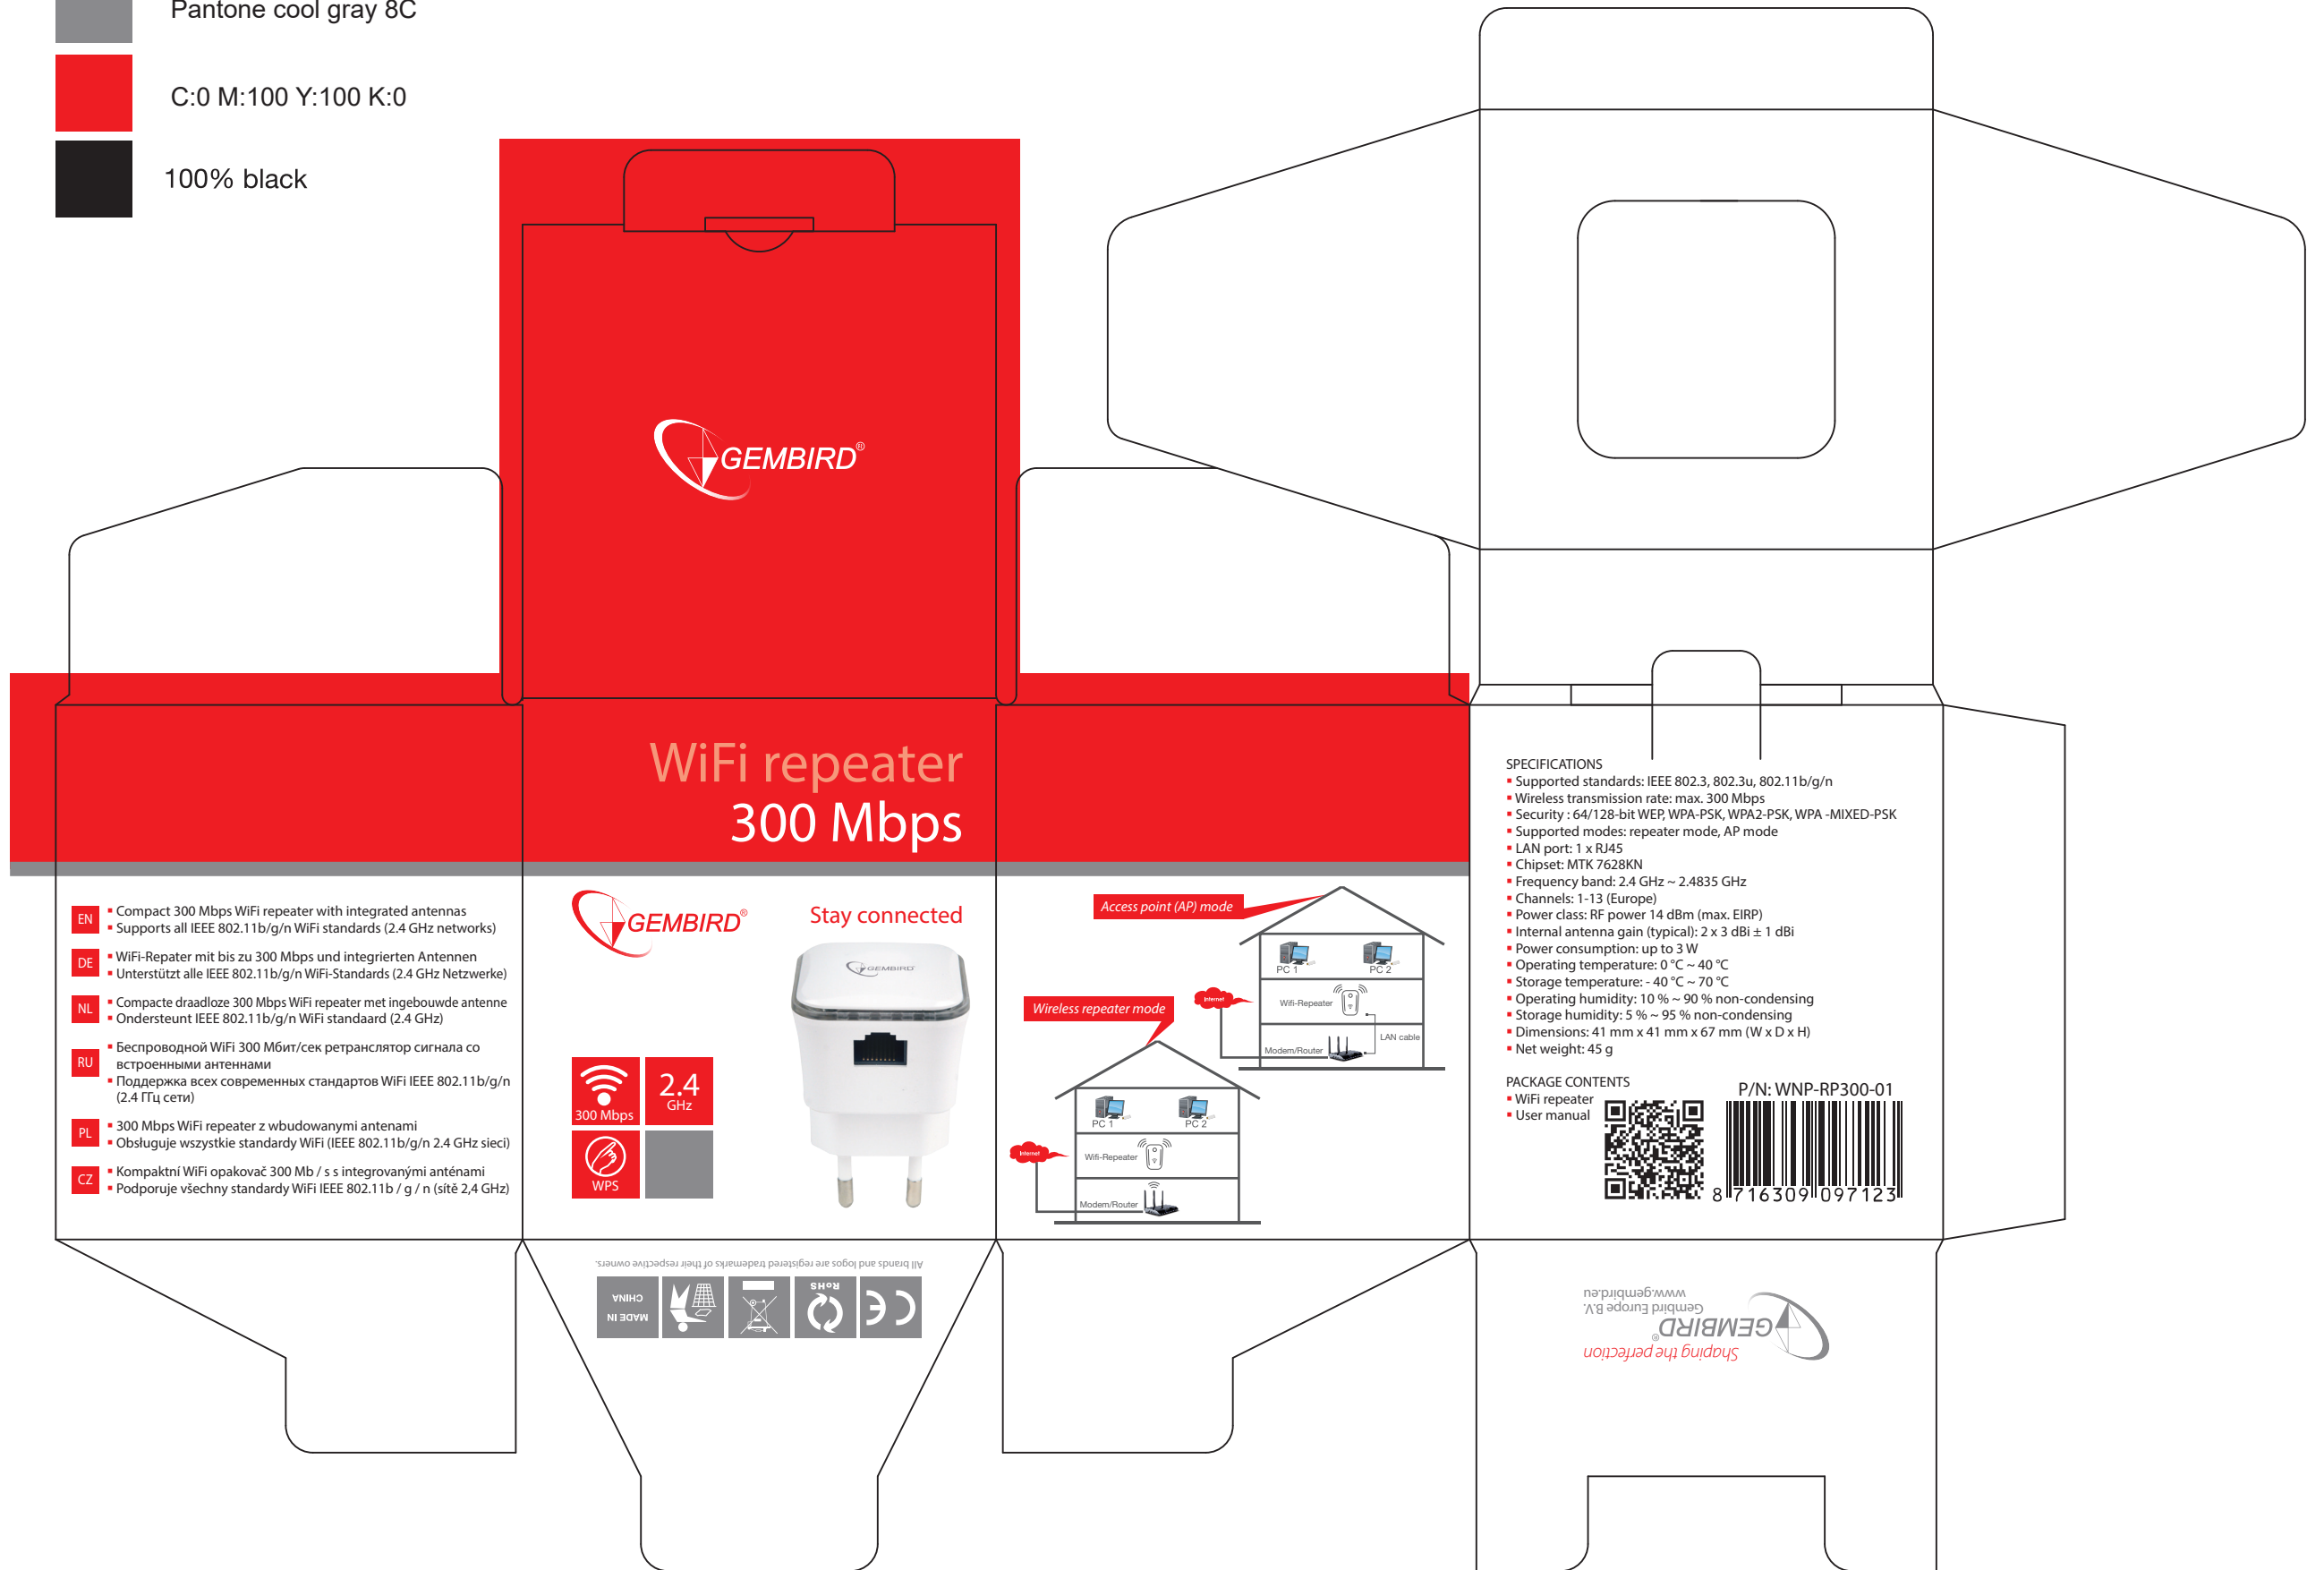

size: 70x70x80 mm

-  Pantone cool gray 8C
-  C:0 M:100 Y:100 K:0
-  100% black

WiFi repeater 300 Mbps

SPECIFICATIONS

- Supported standards: IEEE 802.3, 802.3u, 802.11b/g/n
- Wireless transmission rate: max. 300 Mbps
- Security : 64/128-bit WEP, WPA-PSK, WPA2-PSK, WPA -MIXED-PSK
- Supported modes: repeater mode, AP mode
- LAN port: 1 x RJ45
- Chipset: MTK 7628KN
- Frequency band: 2.4 GHz ~ 2.4835 GHz
- Channels: 1-13 (Europe)
- Power class: RF power 14 dBm (max. EIRP)
- Internal antenna gain (typical): 2 x 3 dBi ± 1 dBi
- Power consumption: up to 3 W
- Operating temperature: 0 °C ~ 40 °C
- Storage temperature: - 40 °C ~ 70 °C
- Operating humidity: 10 % ~ 90 % non-condensing
- Storage humidity: 5 % ~ 95 % non-condensing
- Dimensions: 41 mm x 41 mm x 67 mm (W x D x H)
- Net weight: 45 g

PACKAGE CONTENTS

- WiFi repeater
- User manual

P/N: WNP-RP300-01

GEMBIRD
Shaping the perfection
Gembird Europe B.V.
www.gembird.eu