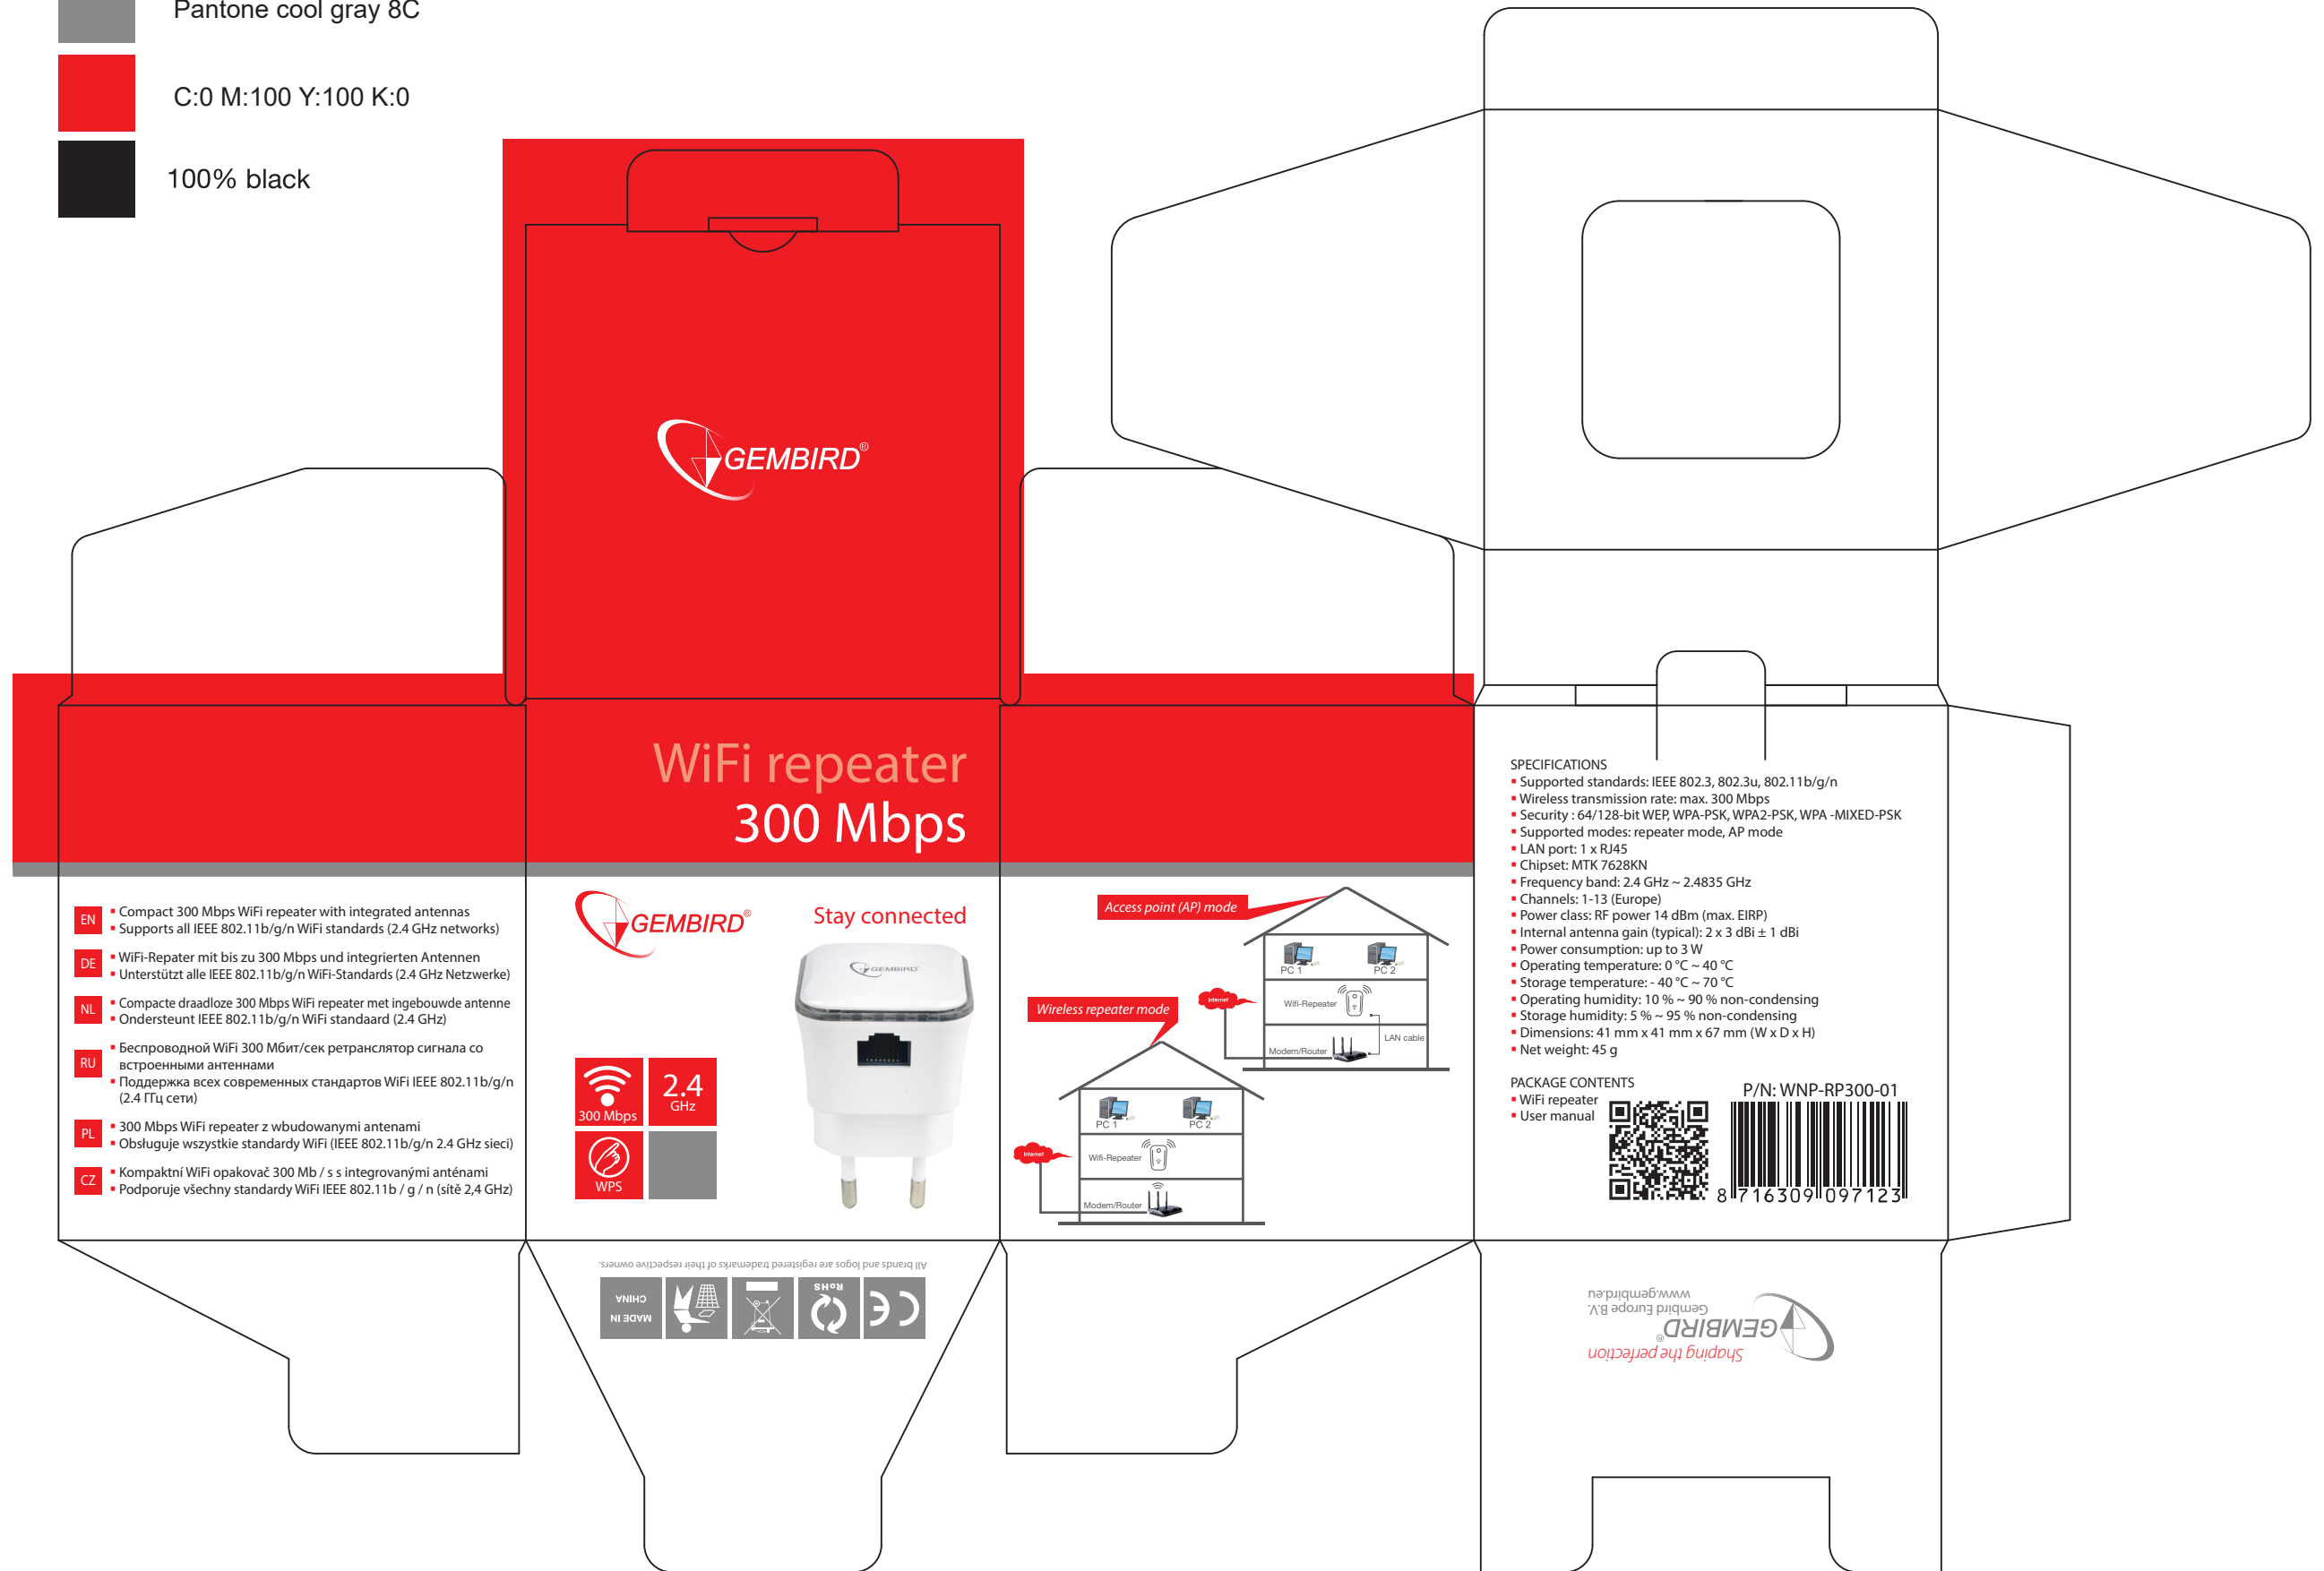

size: 70x70x80 mm

- Pantone cool gray 8C
- C:0 M:100 Y:100 K:0
- 100% black

WiFi repeater 300 Mbps

Stay connected

Access point (AP) mode

Wireless repeater mode

SPECIFICATIONS

- Supported standards: IEEE 802.3, 802.3u, 802.11b/g/n
- Wireless transmission rate: max. 300 Mbps
- Security : 64/128-bit WEP, WPA-PSK, WPA2-PSK, WPA -MIXED-PSK
- Supported modes: repeater mode, AP mode
- LAN port: 1 x RJ45
- Chipset: MTK 7628KN
- Frequency band: 2.4 GHz ~ 2.4835 GHz
- Channels: 1-13 (Europe)
- Power class: RF power 14 dBm (max. EIRP)
- Internal antenna gain (typical): 2 x 3 dBi ± 1 dBi
- Power consumption: up to 3 W
- Operating temperature: 0 °C ~ 40 °C
- Storage temperature: - 40 °C ~ 70 °C
- Operating humidity: 10 % ~ 90 % non-condensing
- Storage humidity: 5 % ~ 95 % non-condensing
- Dimensions: 41 mm x 41 mm x 67 mm (W x D x H)
- Net weight: 45 g

PACKAGE CONTENTS

- WiFi repeater
- User manual

P/N: WNP-RP300-01

8 716309 097123

GEMBIRD
Shaping the perfection
Gembird Europe B.V.
www.gembird.eu