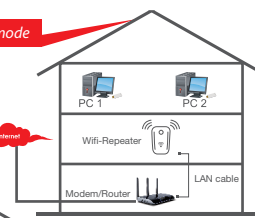

Access point (AP) mode