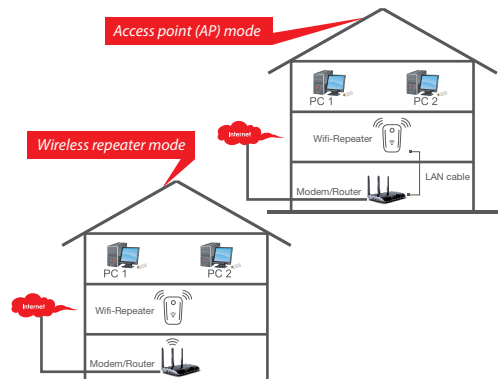

## WiFi repeater 300 Mbps

 **Stay connected**

300 Mbps

2.4 GHz

WPS

### SPECIFICATIONS

- Supported standards: IEEE 802.3, 802.3u, 802.11b/g/n
- Wireless transmission rate: max. 300 Mbps
- Security : 64/128-bit WEP, WPA-PSK, WPA2-PSK, WPA -MIXED-PSK
- Supported modes: repeater mode, AP mode
- LAN port: 1 x RJ45
- Chipset: MTK 7628KN
- Frequency band: 2.4 GHz ~ 2.4835 GHz
- Channels: 1-13 (Europe)
- Power class: RF power 14 dBm (max. EIRP)
- Internal antenna gain (typical): 2 x 3 dBi ± 1 dBi
- Power consumption: up to 3 W
- Operating temperature: 0 °C ~ 40 °C
- Storage temperature: - 40 °C ~ 70 °C
- Operating humidity: 10 % ~ 90 % non-condensing
- Storage humidity: 5 % ~ 95 % non-condensing
- Dimensions: 41 mm x 41 mm x 67 mm (W x D x H)
- Net weight: 45 g