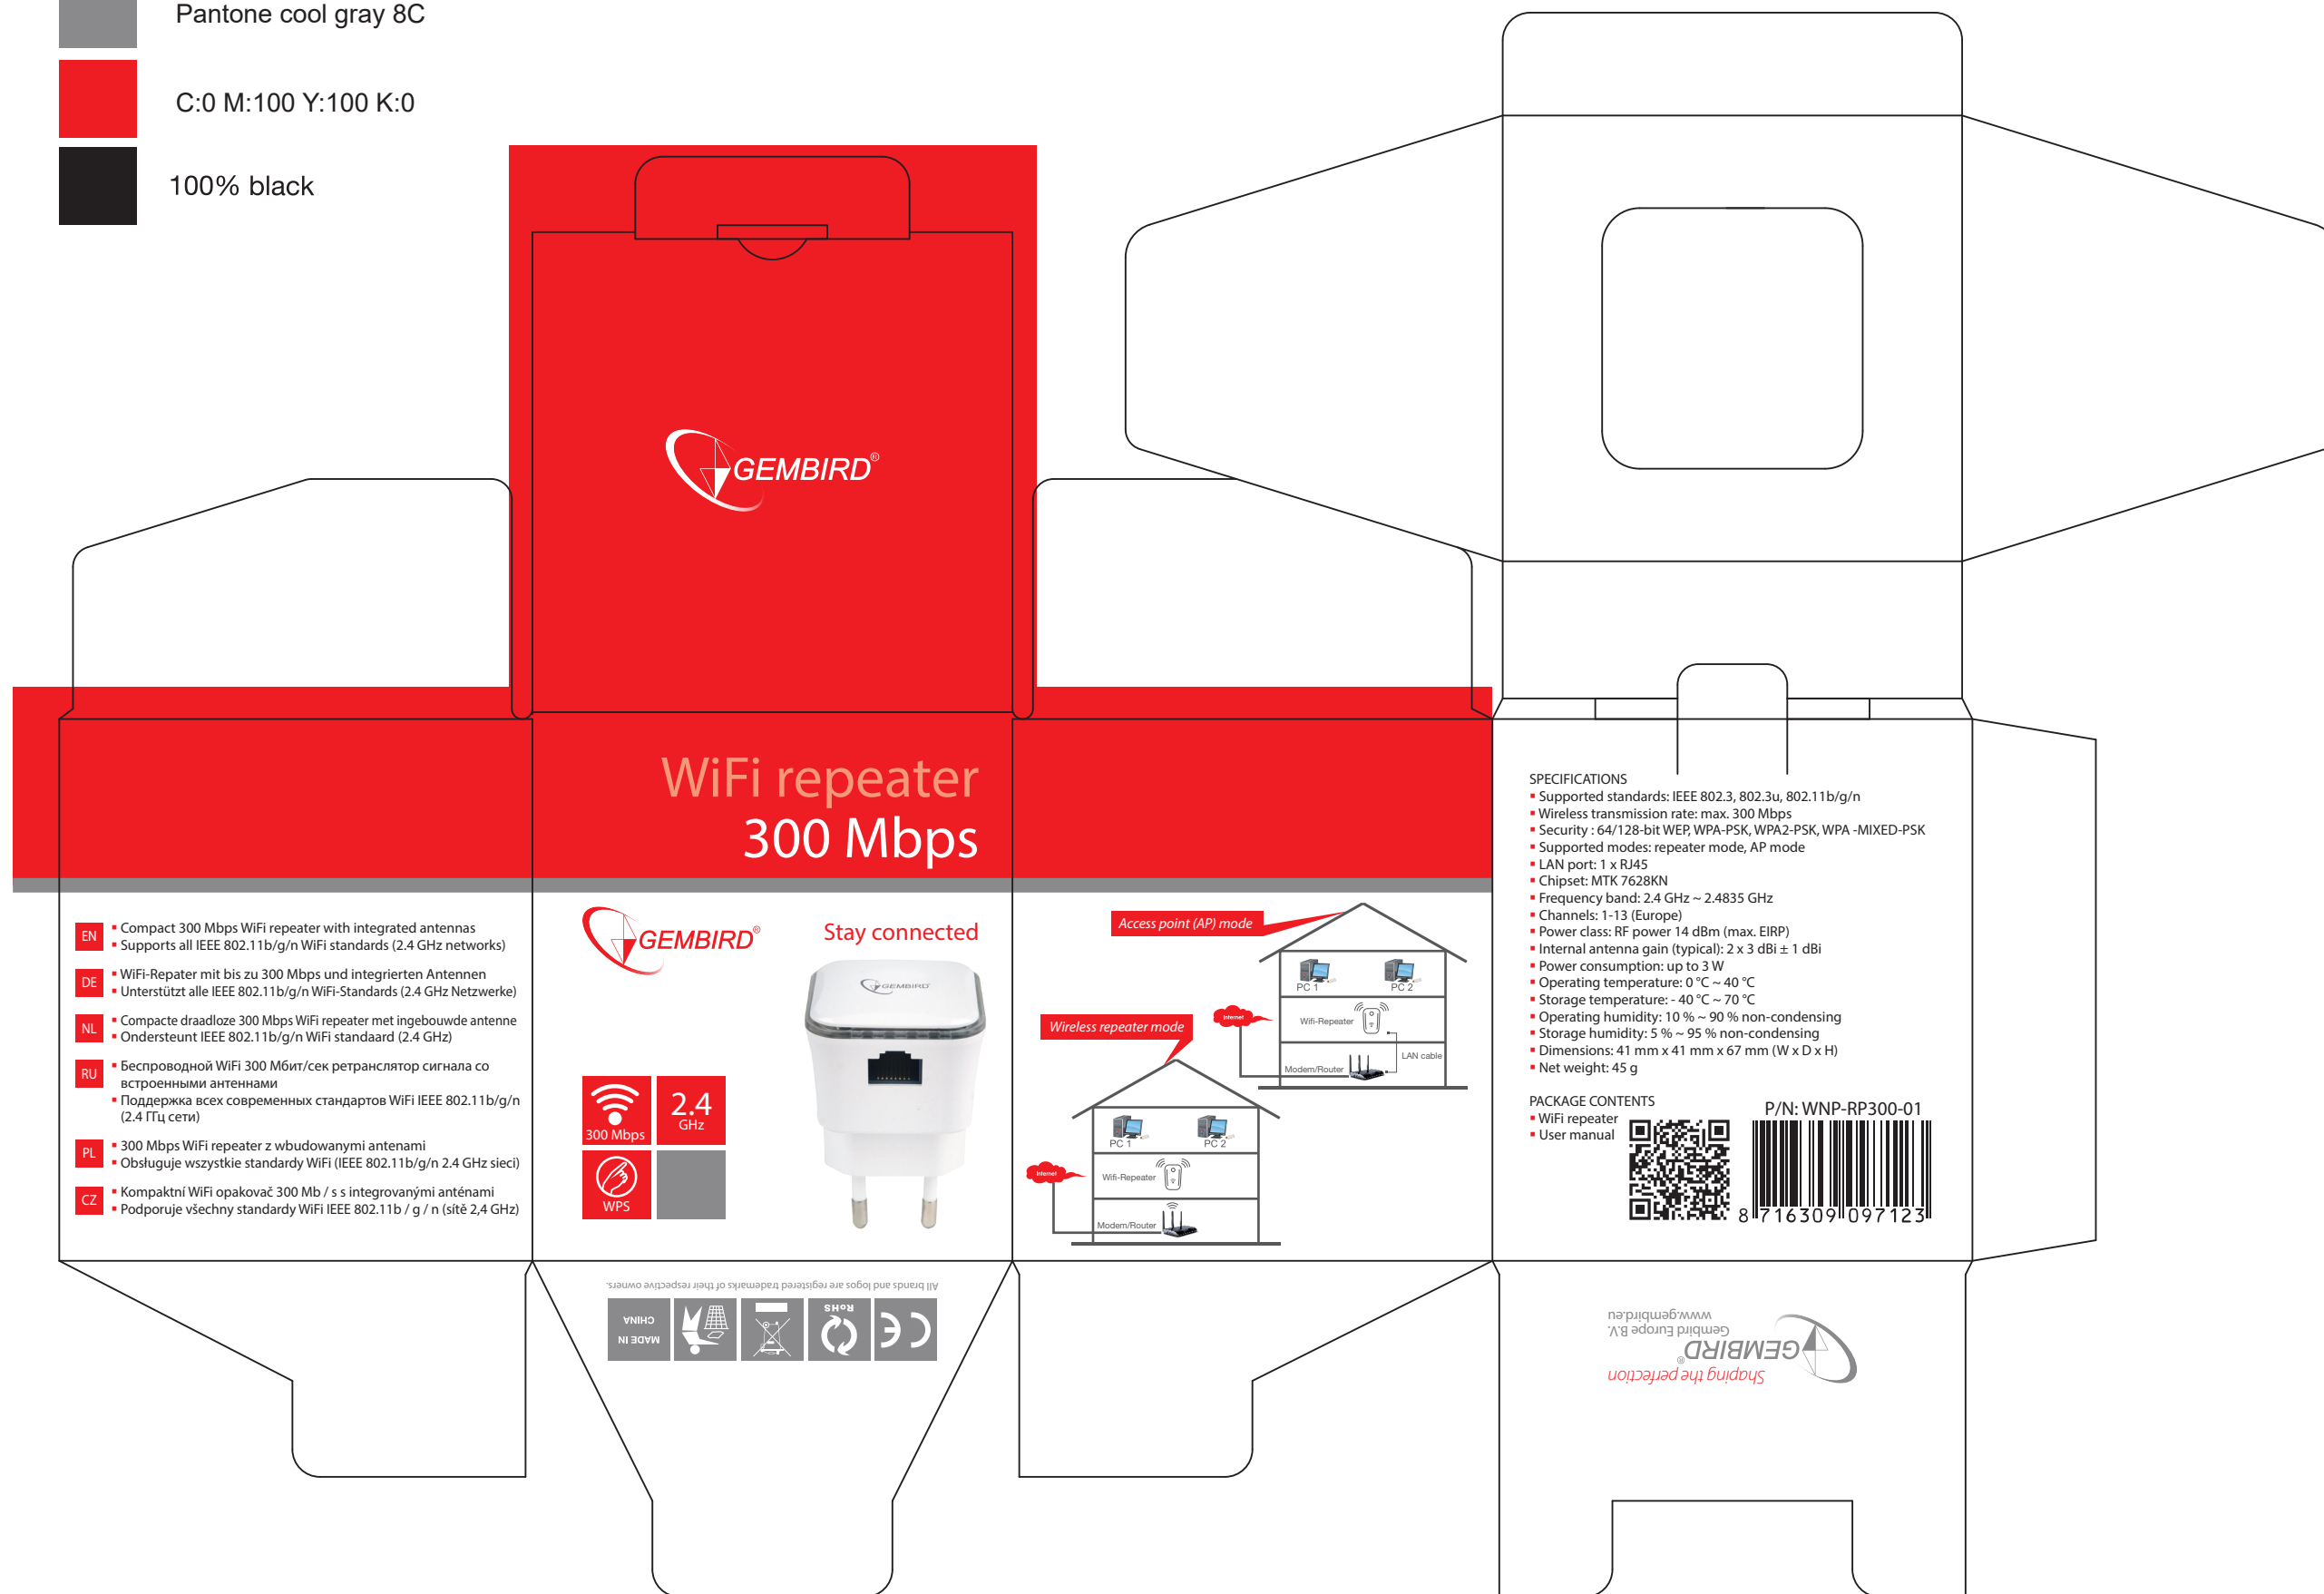

size: 70x70x80 mm

-  Pantone cool gray 8C
-  C:0 M:100 Y:100 K:0
-  100% black

WiFi repeater 300 Mbps

 **Stay connected**

300 Mbps

2.4 GHz

WPS

SPECIFICATIONS

- Supported standards: IEEE 802.3, 802.3u, 802.11b/g/n
- Wireless transmission rate: max. 300 Mbps
- Security : 64/128-bit WEP, WPA-PSK, WPA2-PSK, WPA -MIXED-PSK
- Supported modes: repeater mode, AP mode
- LAN port: 1 x RJ45
- Chipset: MTK 7628KN
- Frequency band: 2.4 GHz ~ 2.4835 GHz
- Channels: 1-13 (Europe)
- Power class: RF power 14 dBm (max. EIRP)
- Internal antenna gain (typical): 2 x 3 dBi ± 1 dBi
- Power consumption: up to 3 W
- Operating temperature: 0 °C ~ 40 °C
- Storage temperature: - 40 °C ~ 70 °C
- Operating humidity: 10 % ~ 90 % non-condensing
- Storage humidity: 5 % ~ 95 % non-condensing
- Dimensions: 41 mm x 41 mm x 67 mm (W x D x H)
- Net weight: 45 g