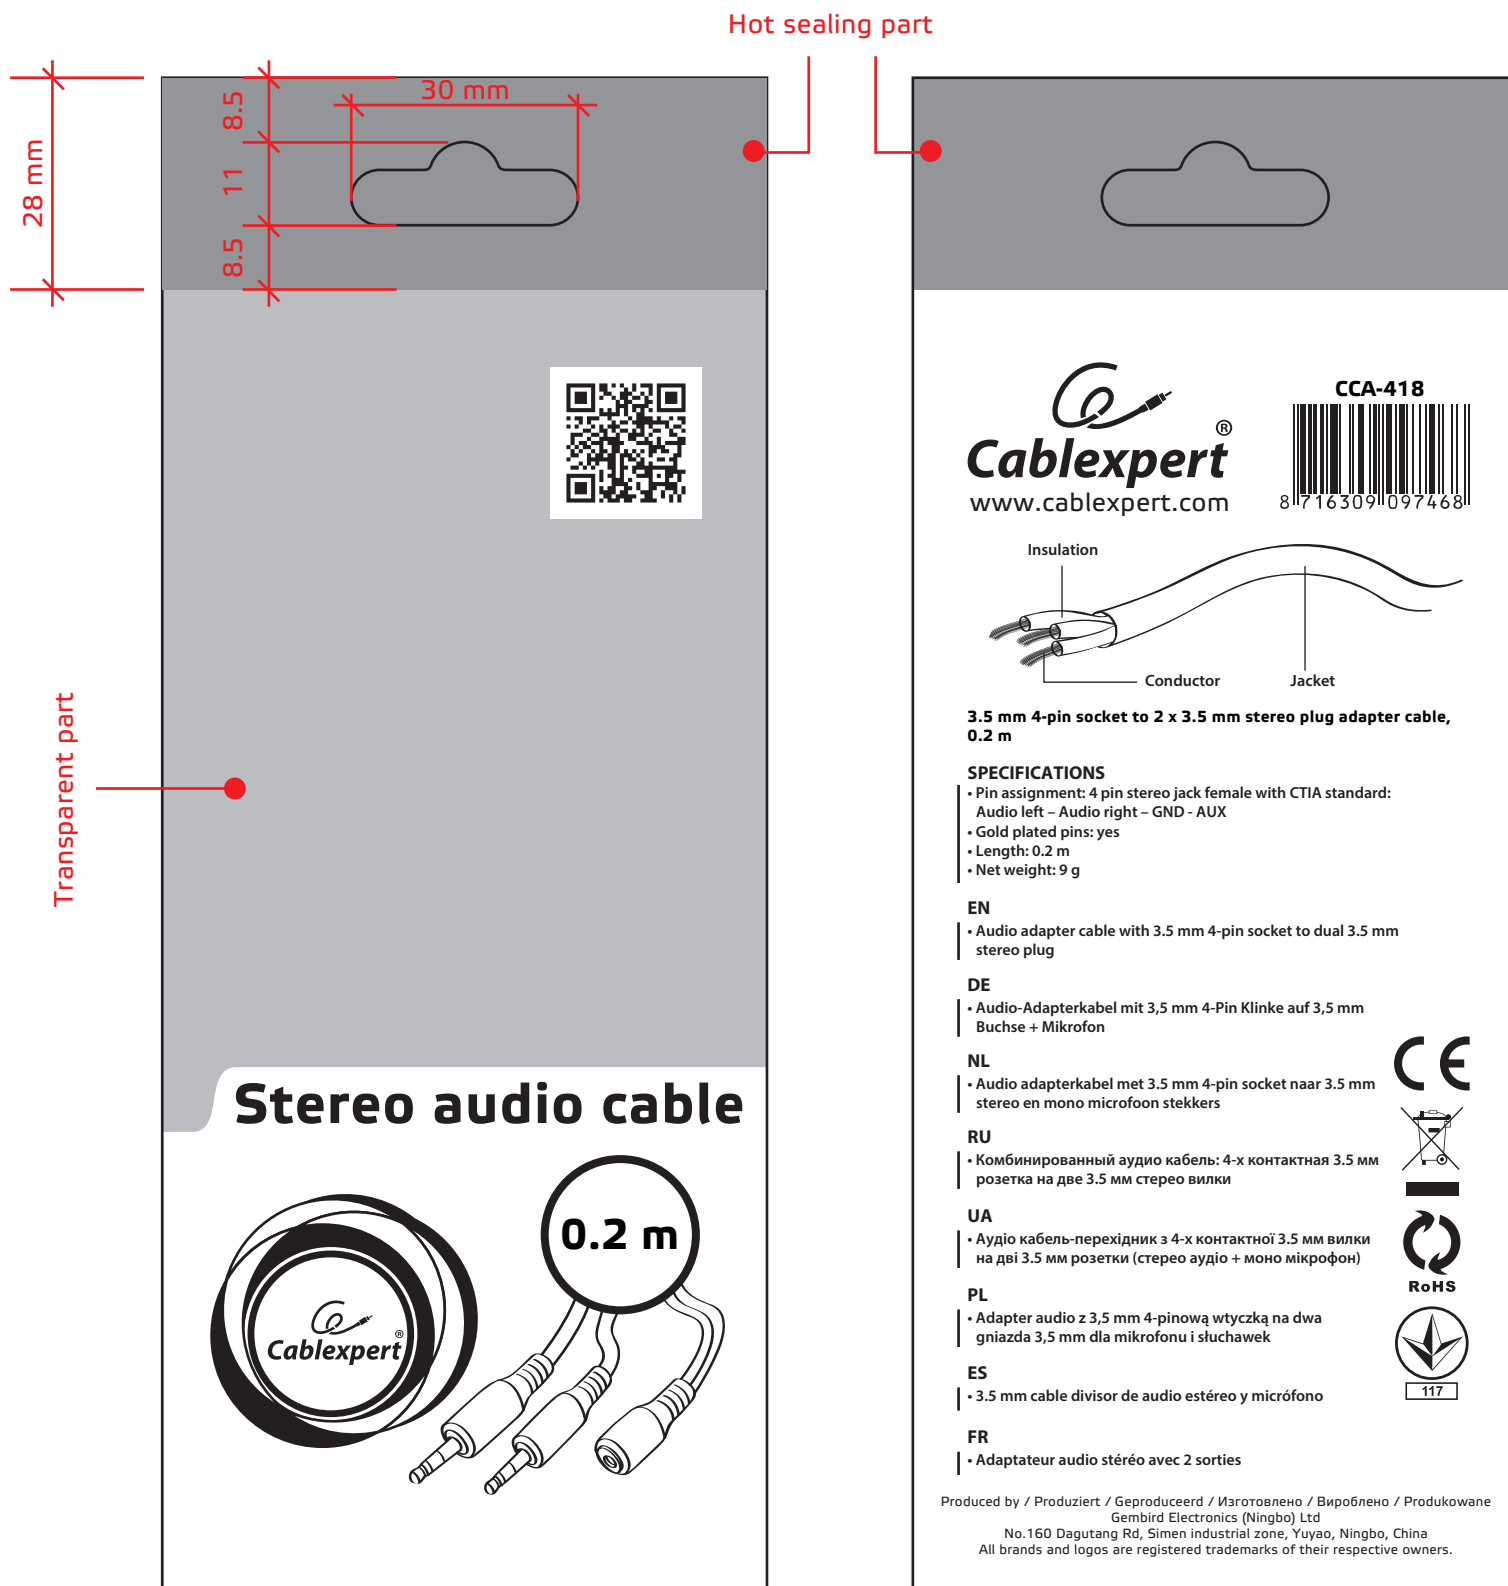

Actual package may differ from this package preview.
No rights can be derived from this document.

polybag size: 80x200 mm