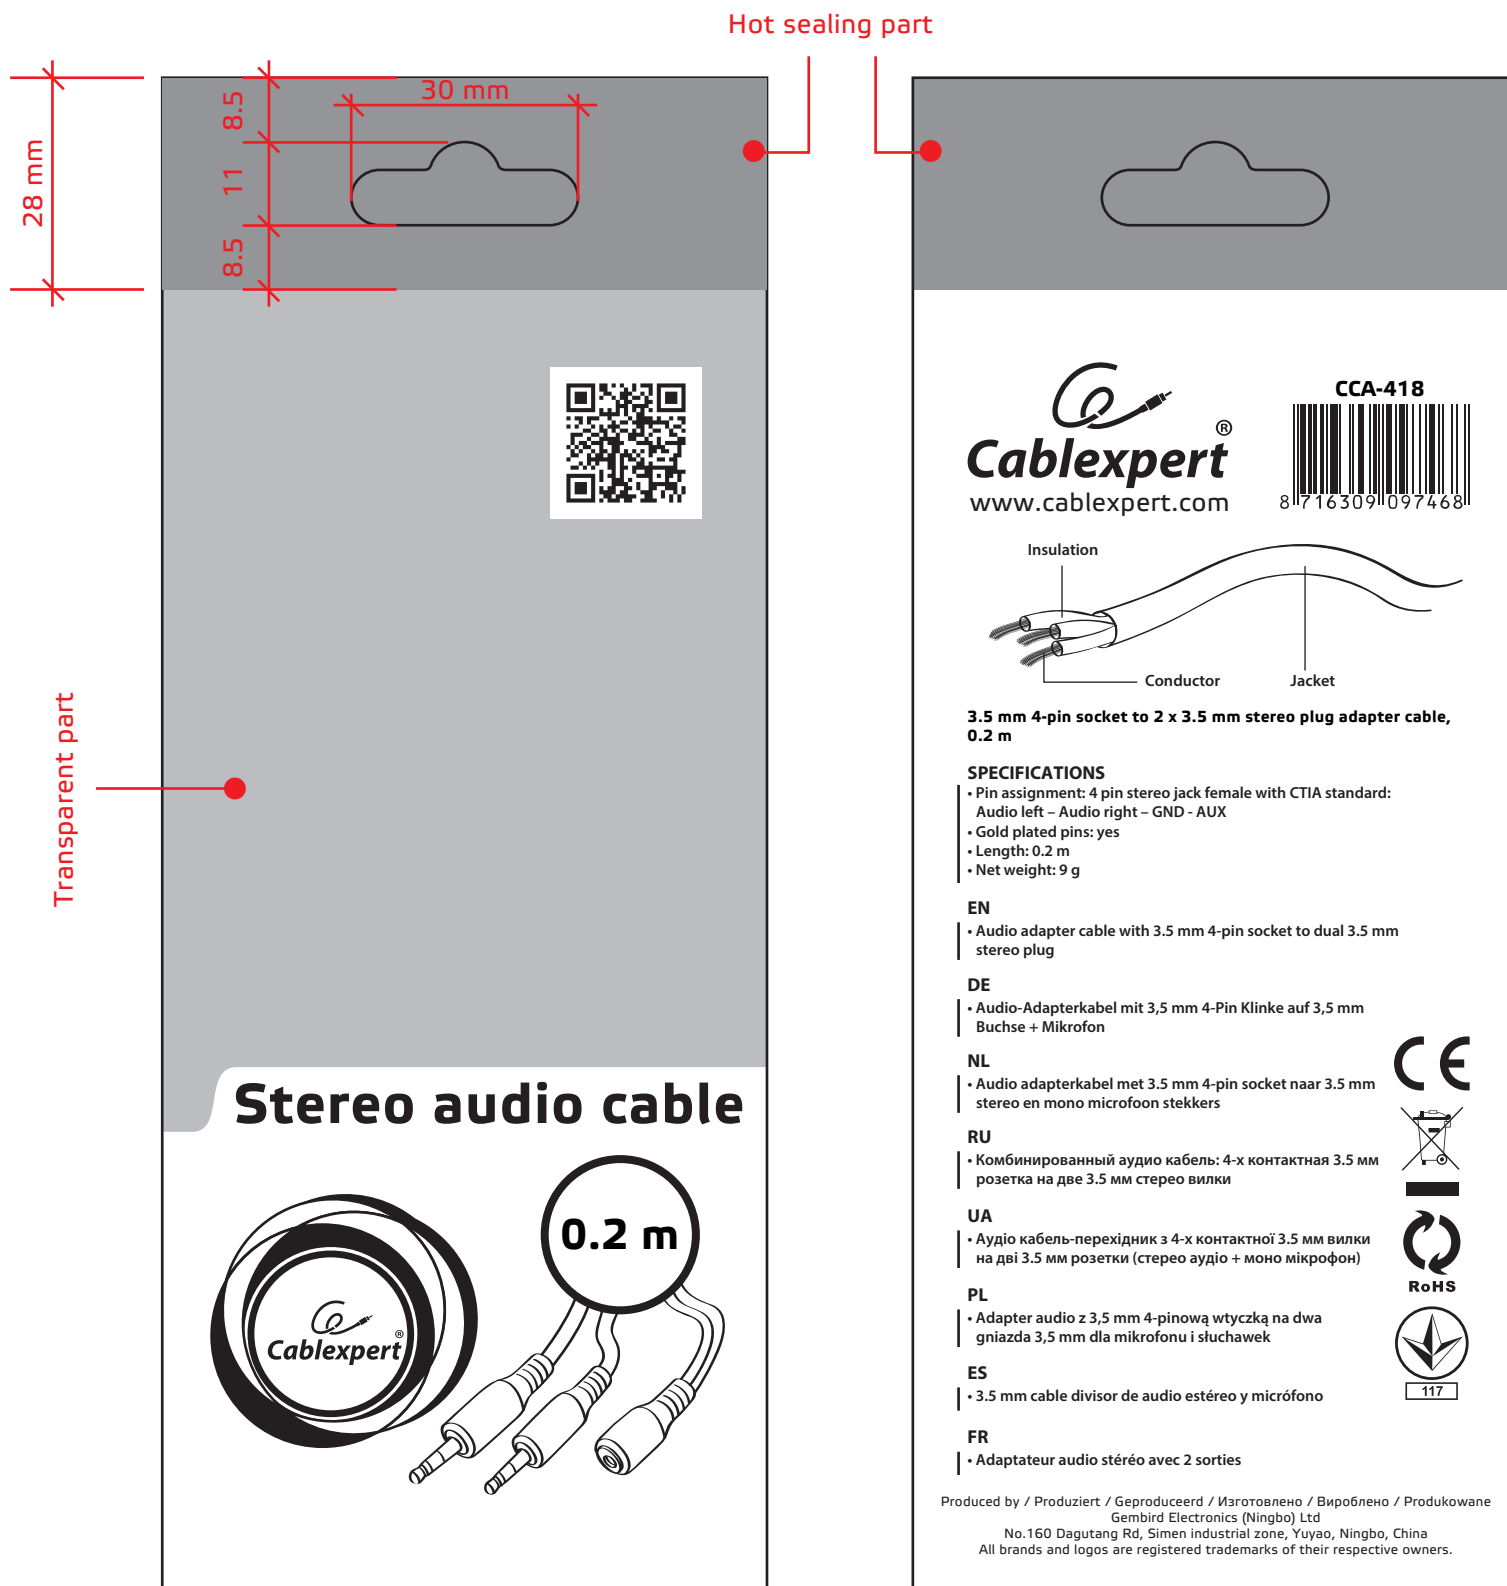

Actual package may differ from this package preview.  
No rights can be derived from this document.

polybag size: 80x200 mm