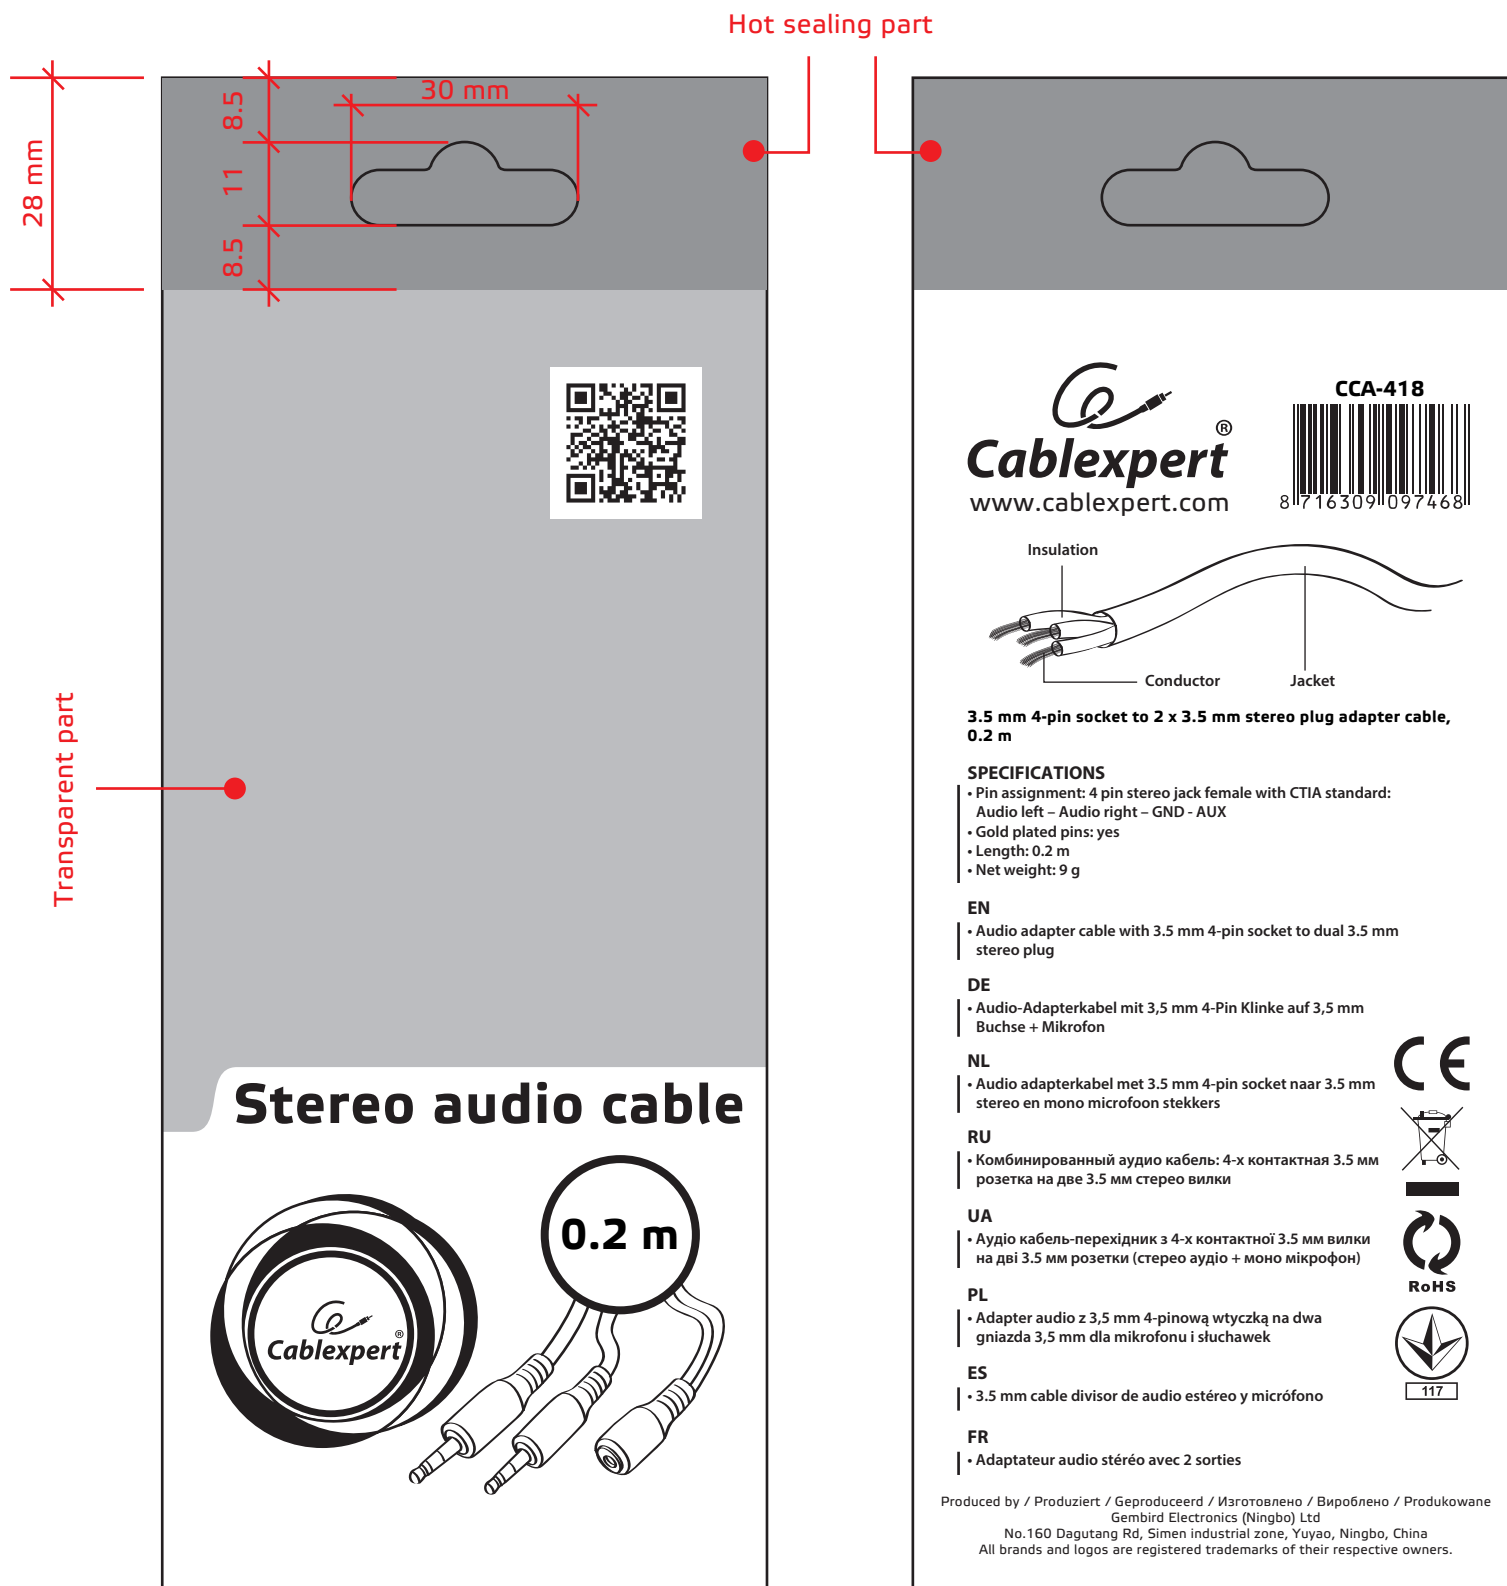

Actual package may differ from this package preview.
No rights can be derived from this document.

polybag size: 80x200 mm