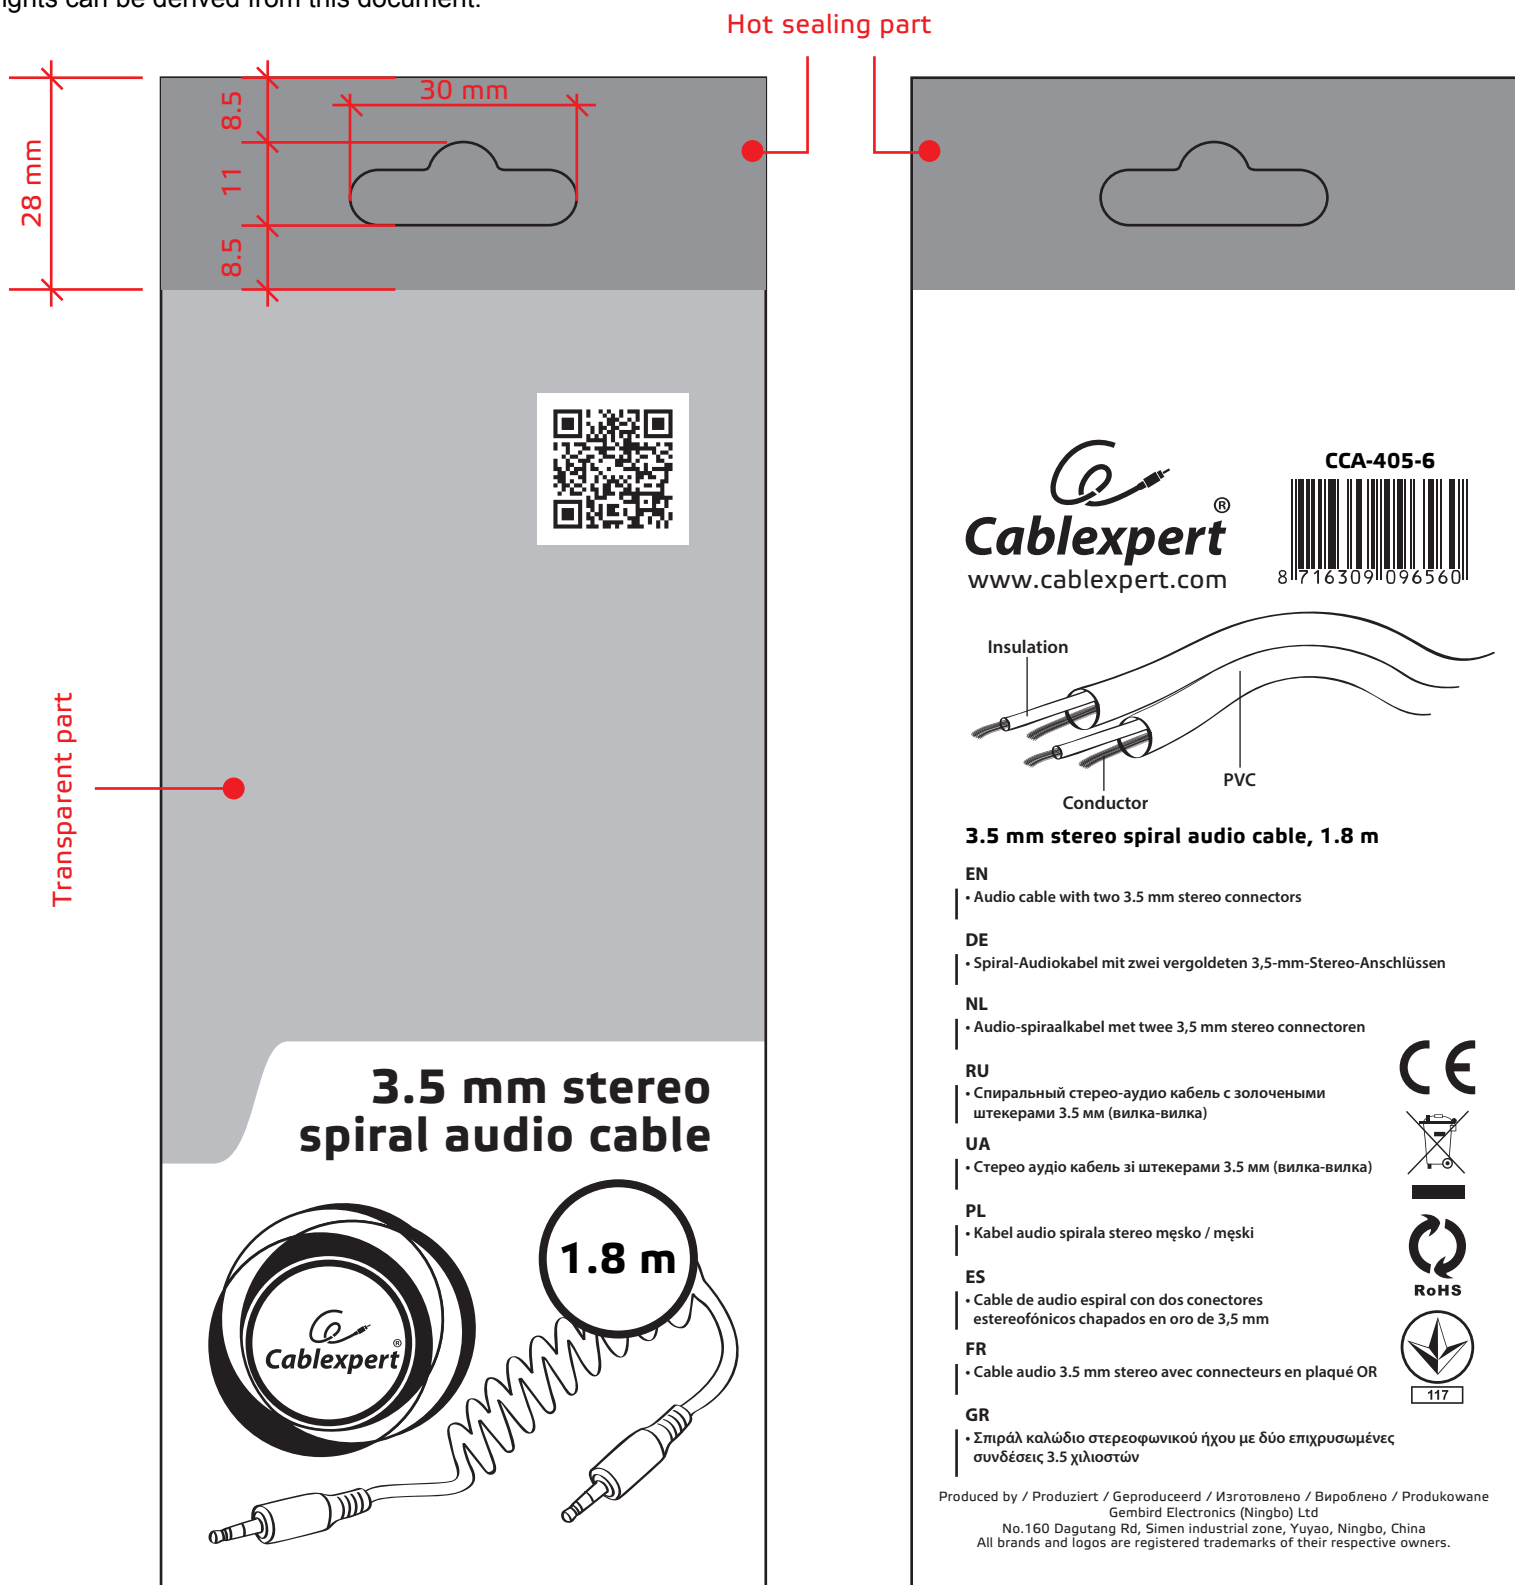

Actual package may differ from this package preview.  
No rights can be derived from this document.

polybag size: 80x200 mm