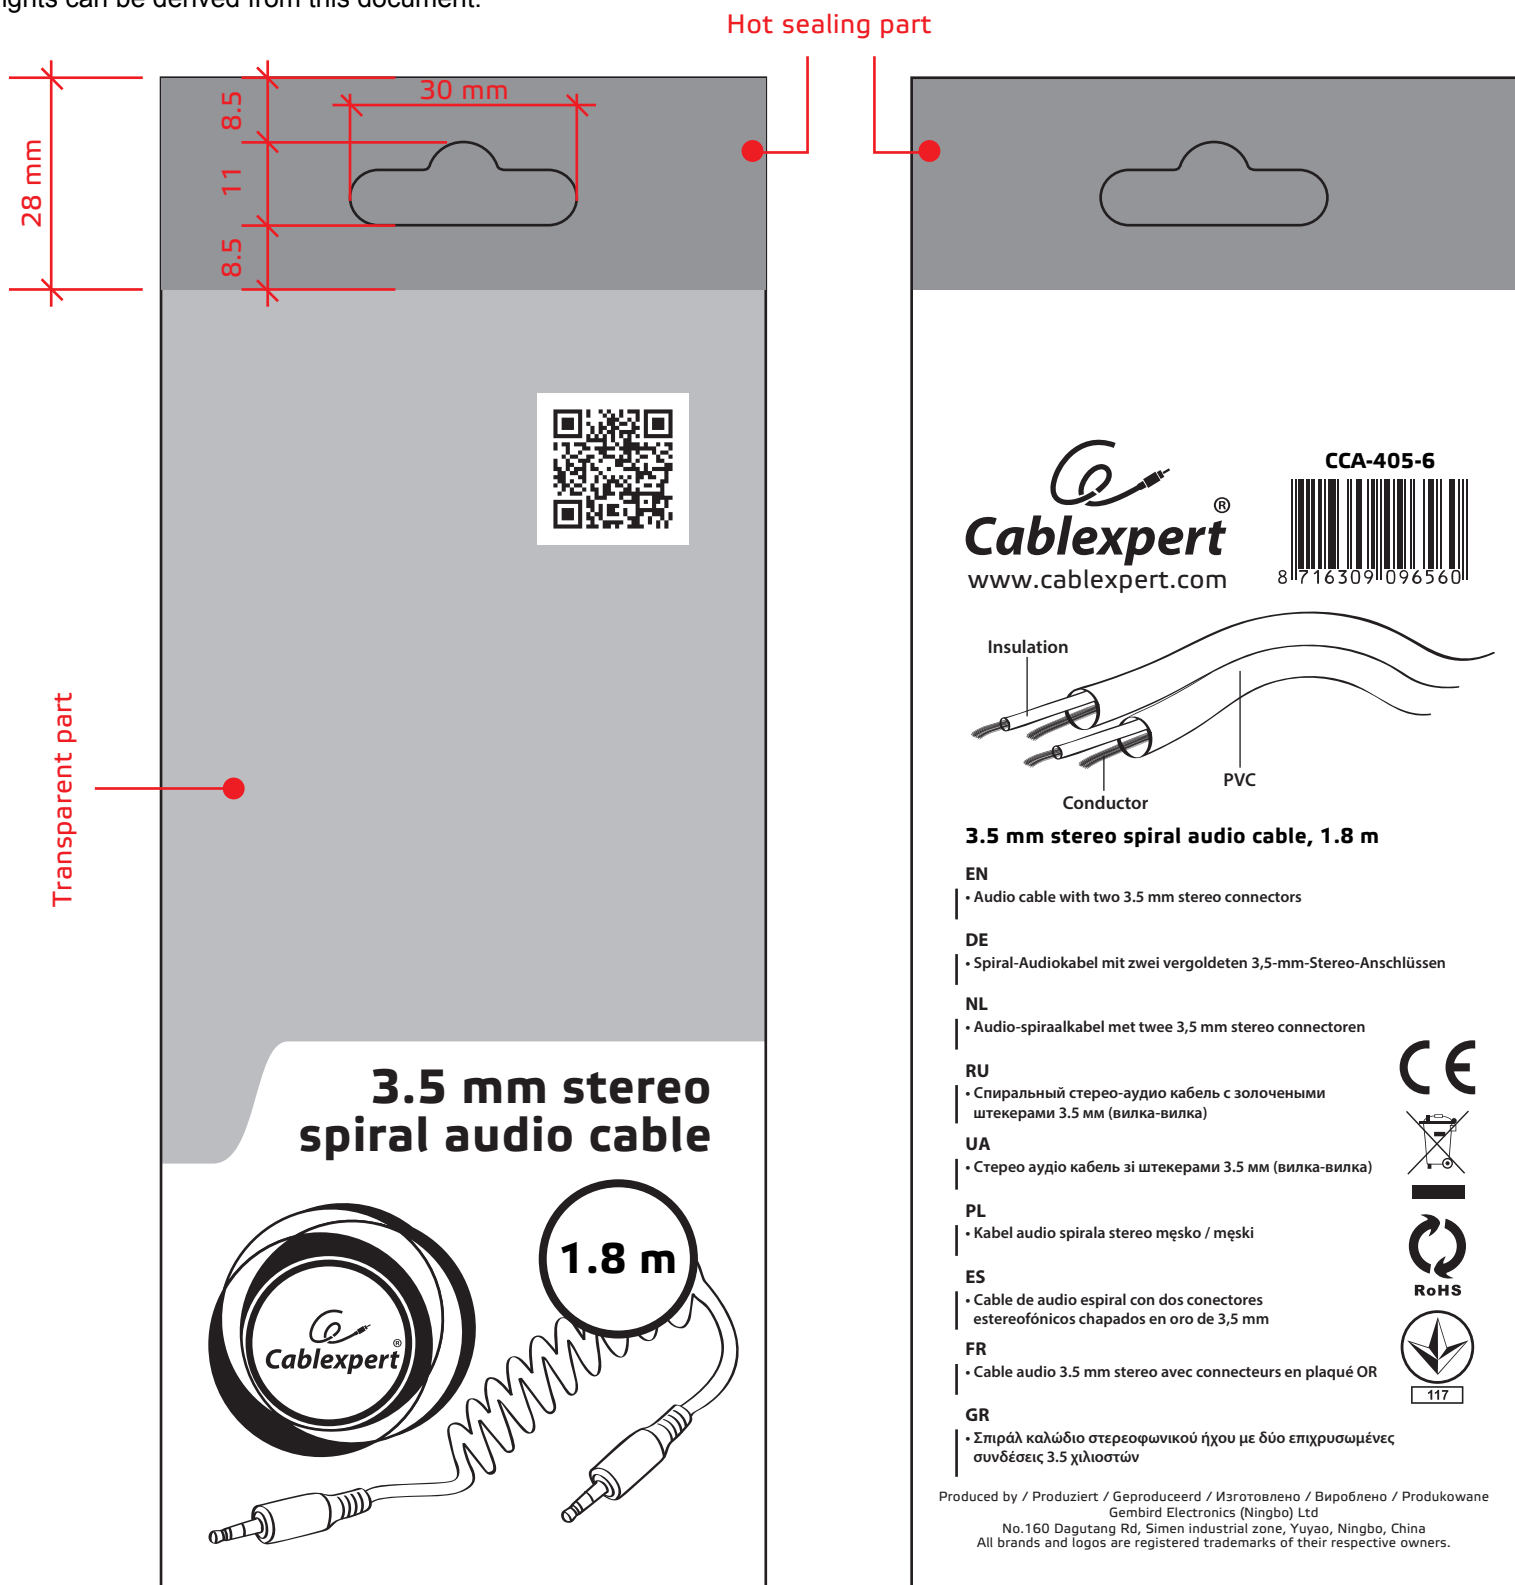

Actual package may differ from this package preview.
No rights can be derived from this document.

polybag size: 80x200 mm