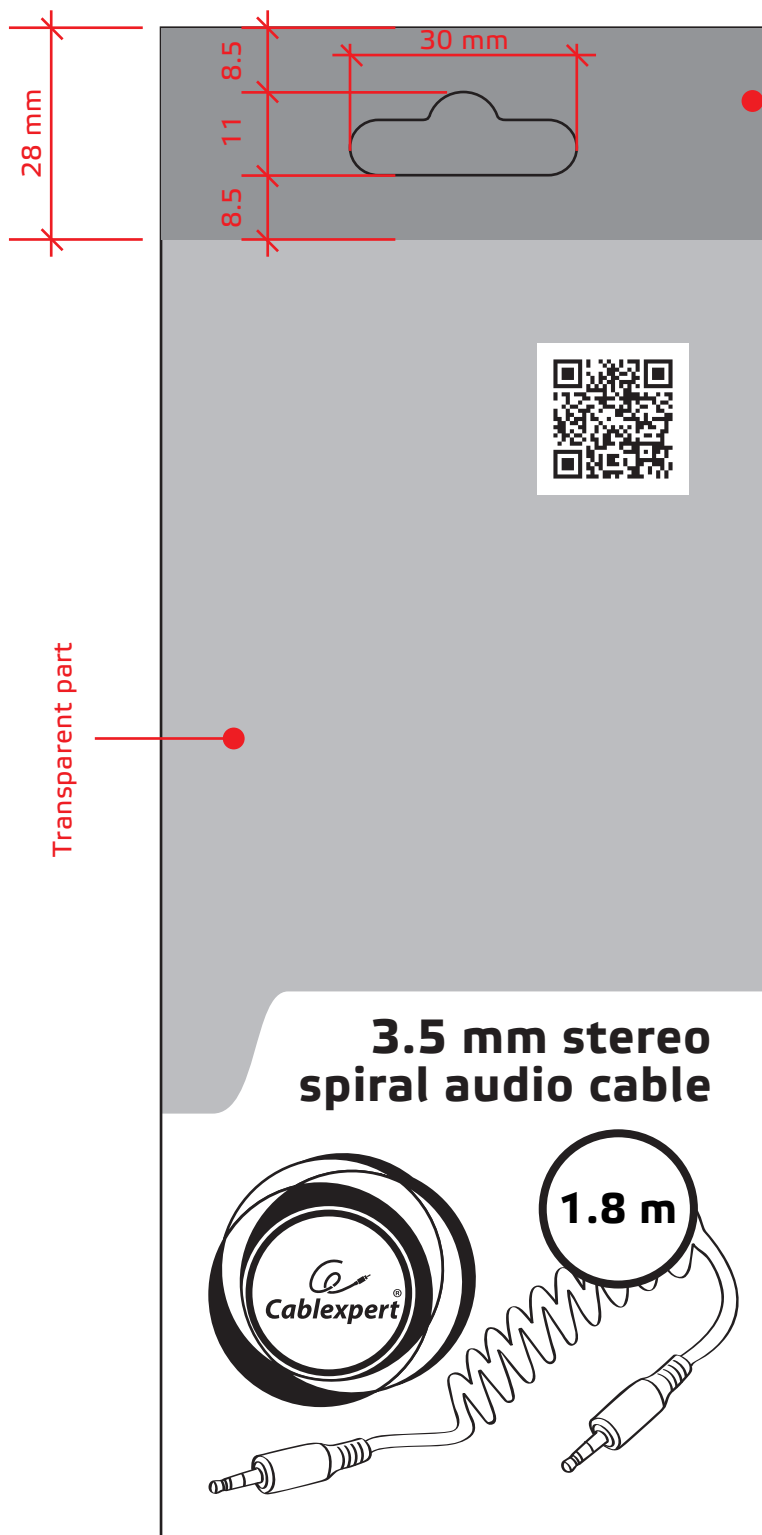

Actual package may differ from this package preview.  
No rights can be derived from this document.

polybag size: 80x200 mm