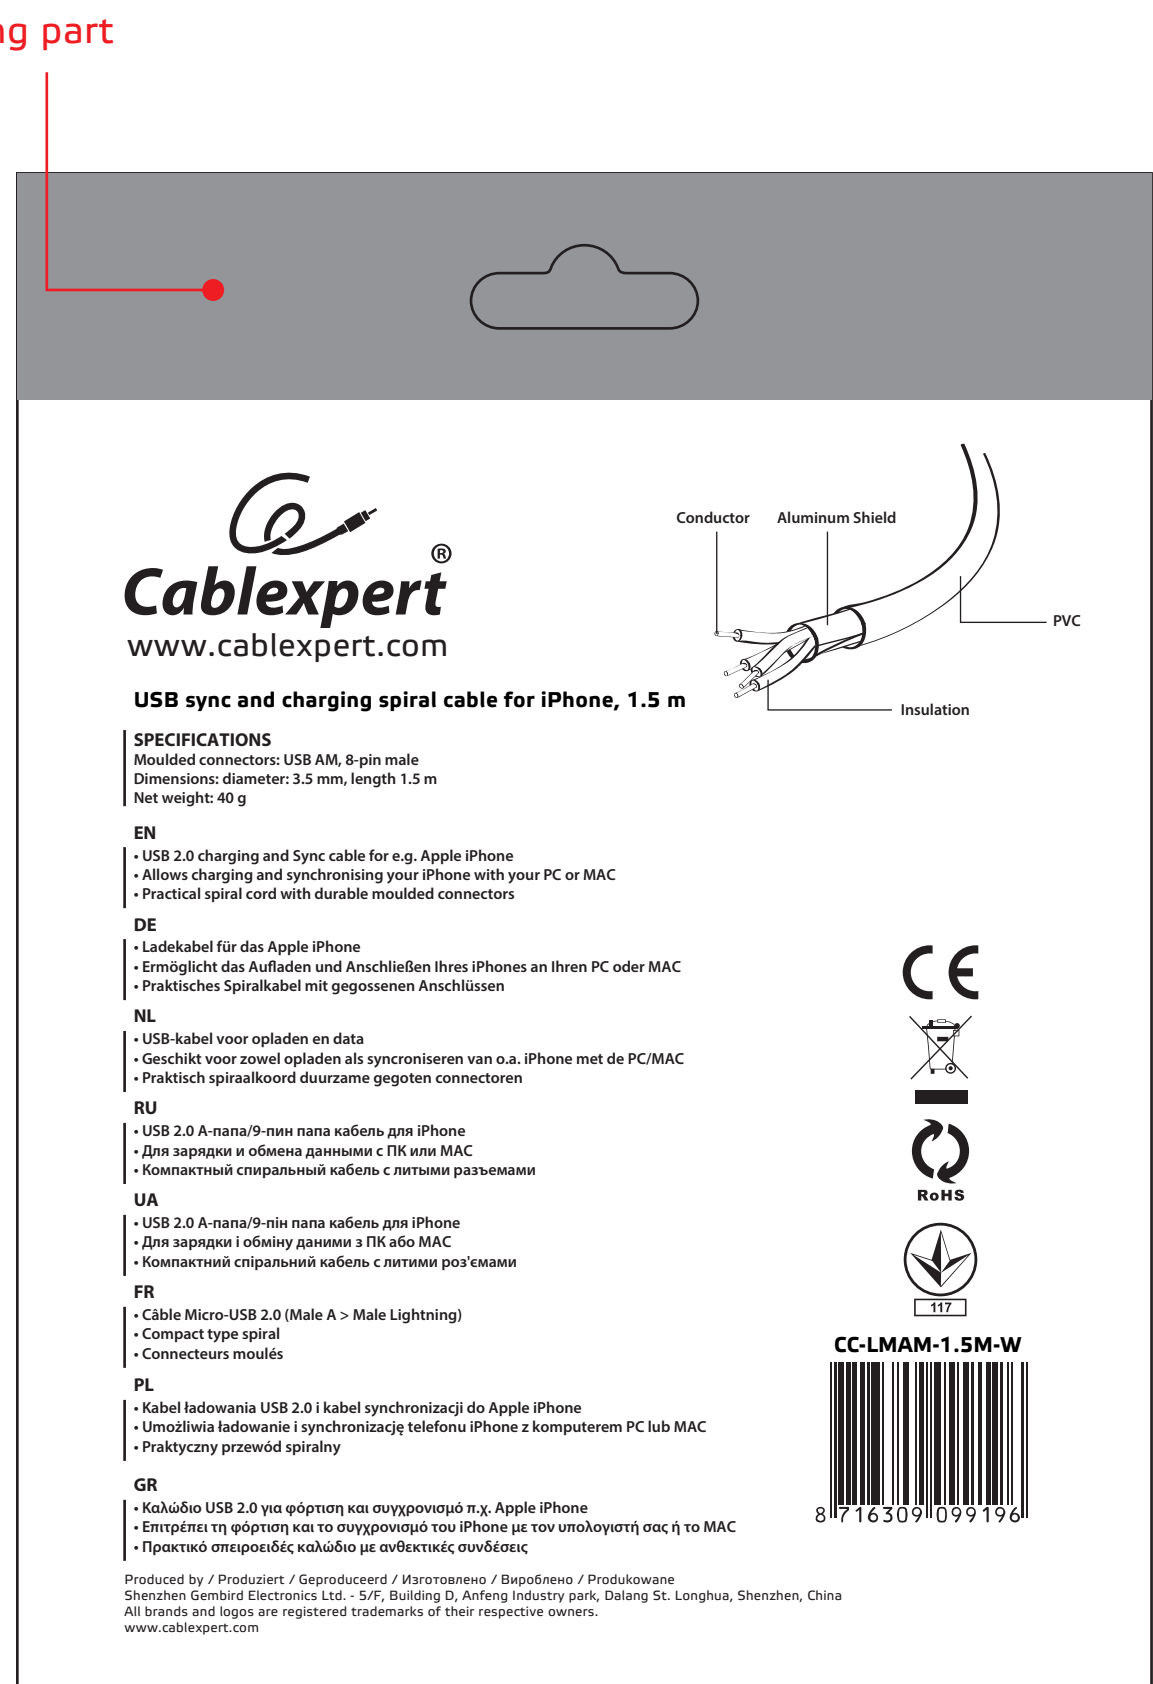

Actual package may differ from this package preview.
No rights can be derived from this document.

polybag size: 150x200 mm