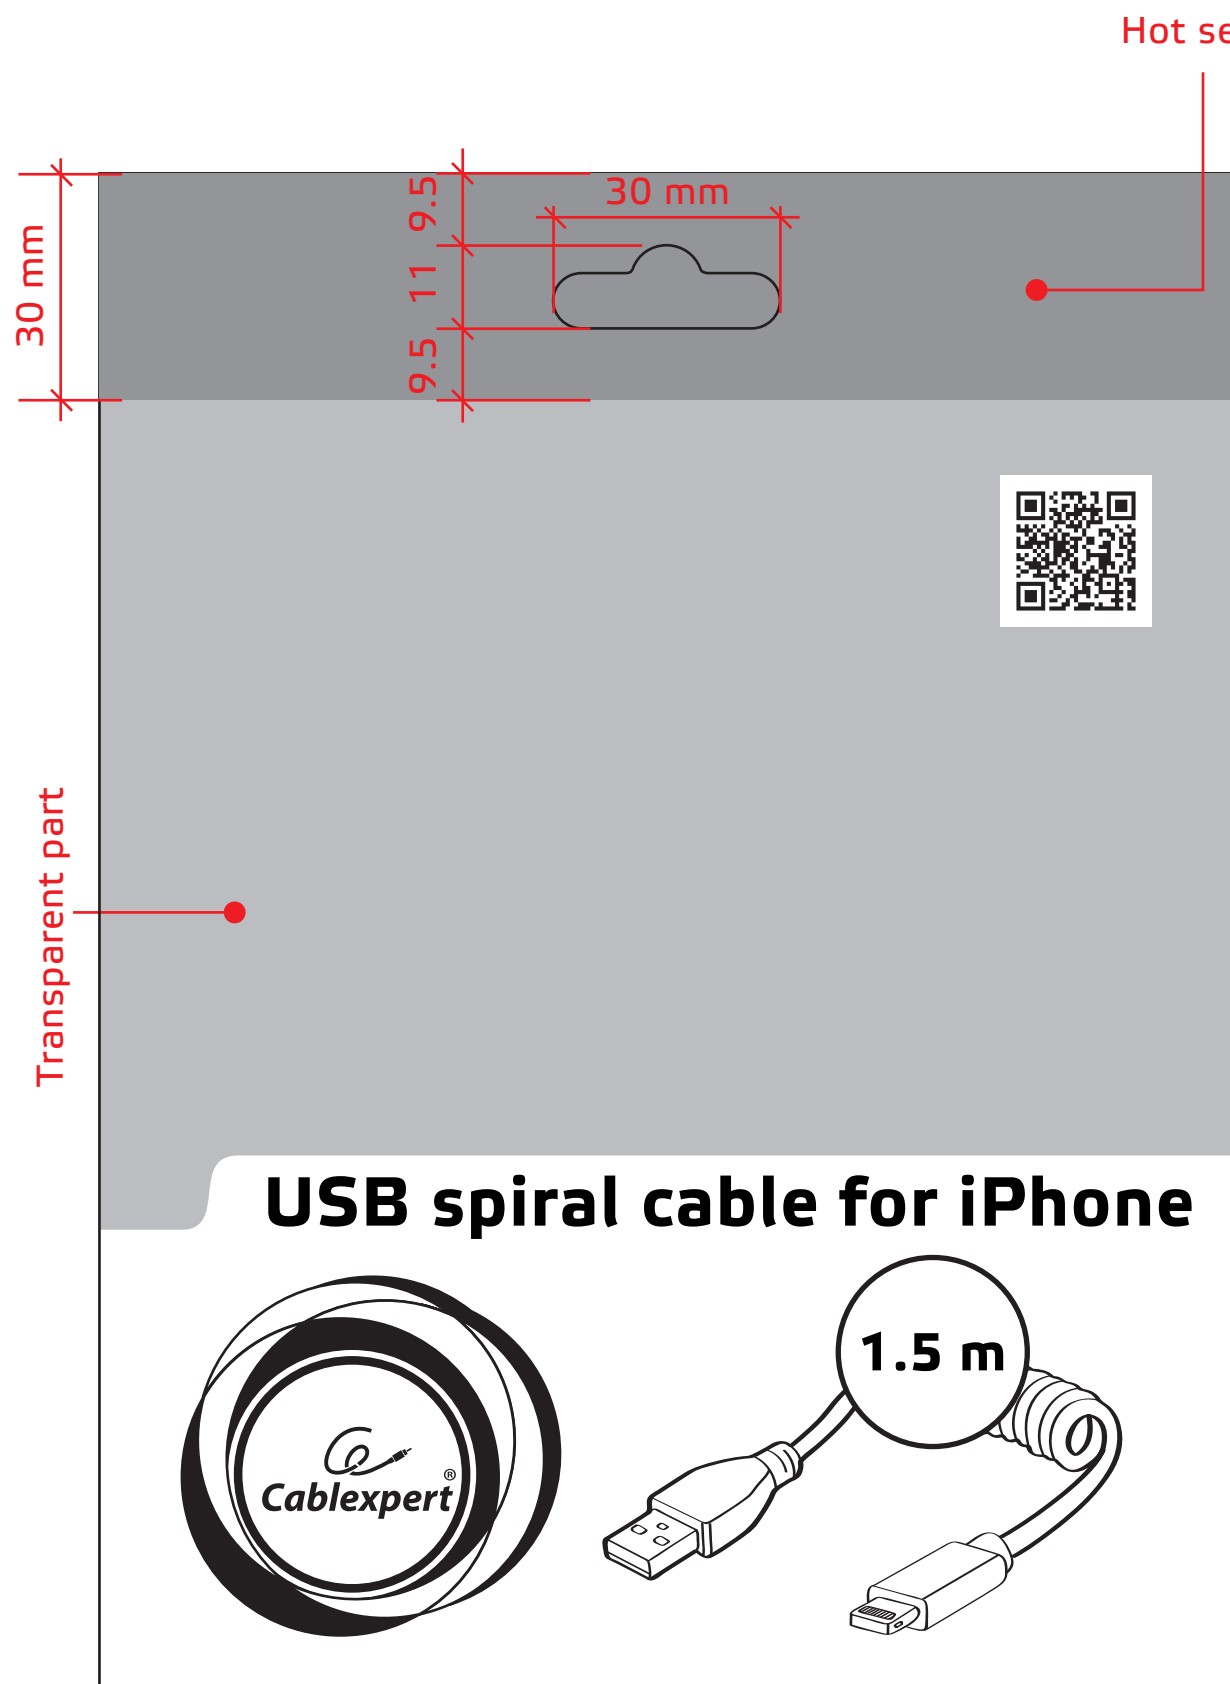

Actual package may differ from this package preview.
No rights can be derived from this document.

polybag size: 150x200 mm