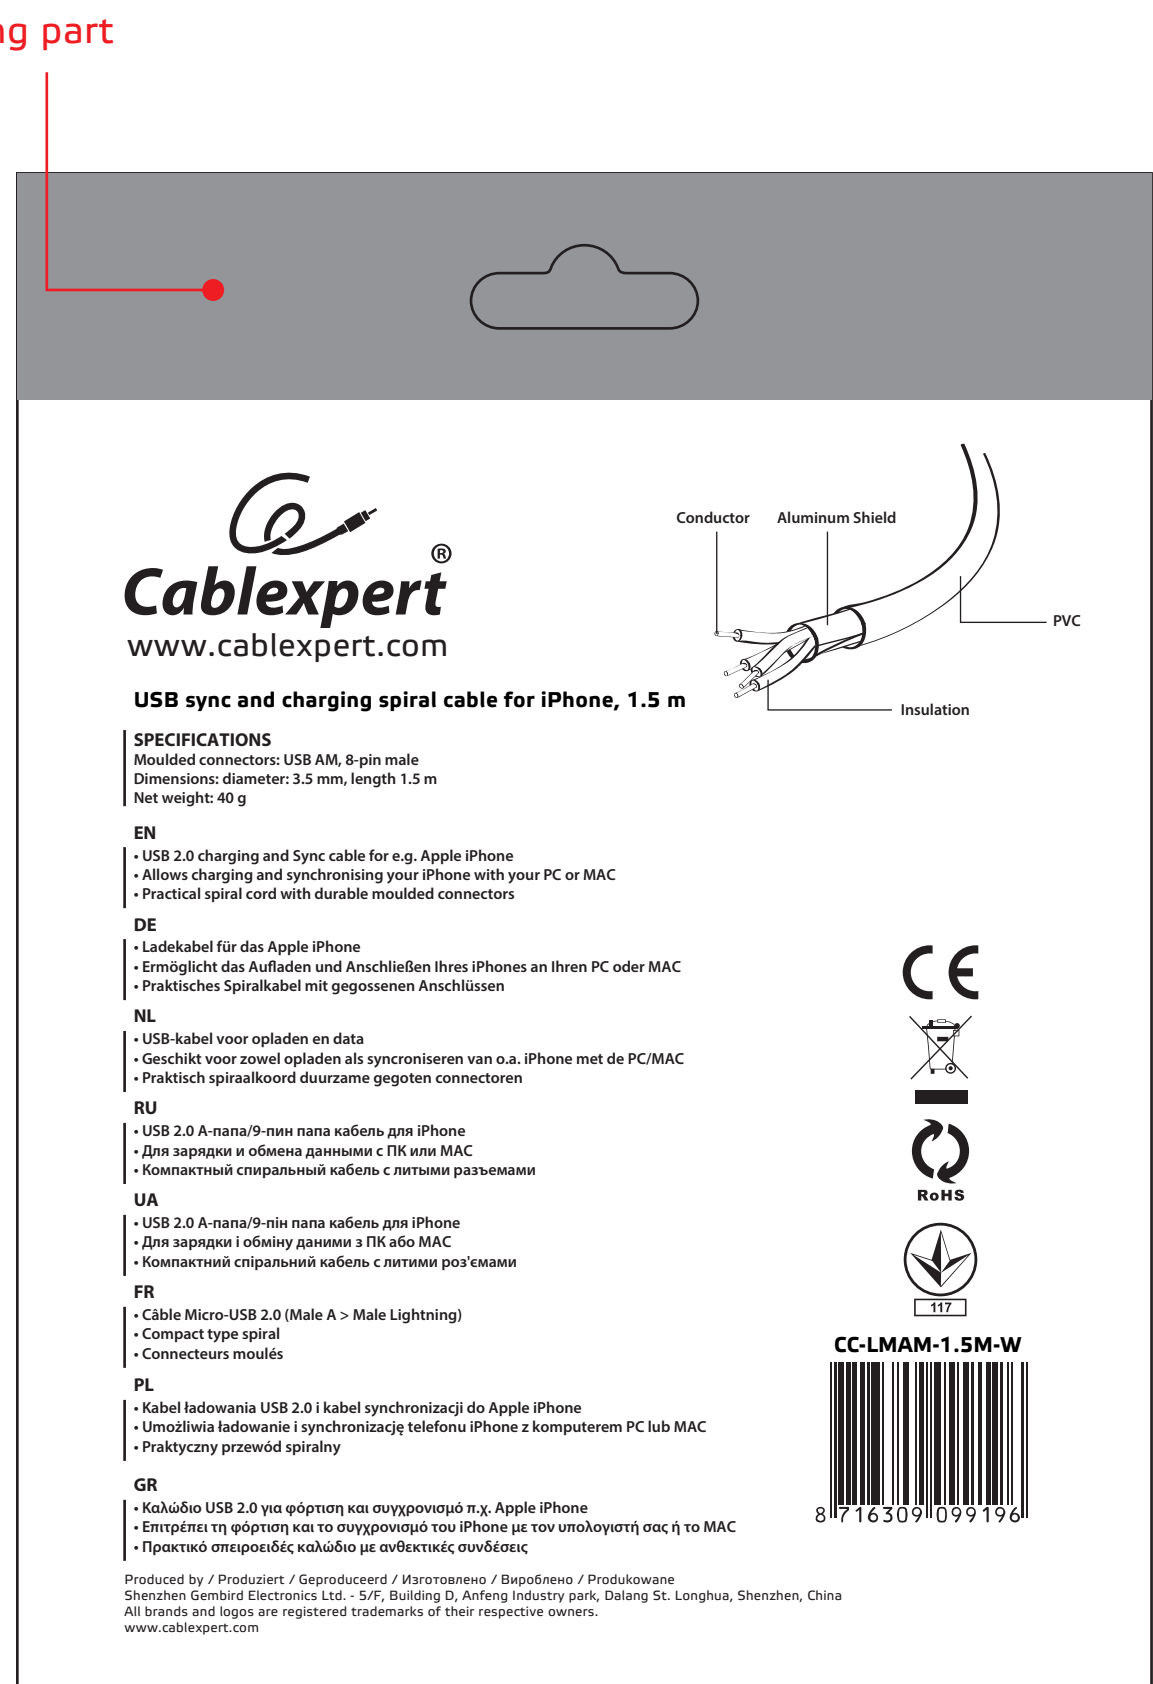

Actual package may differ from this package preview.  
No rights can be derived from this document.

polybag size: 150x200 mm