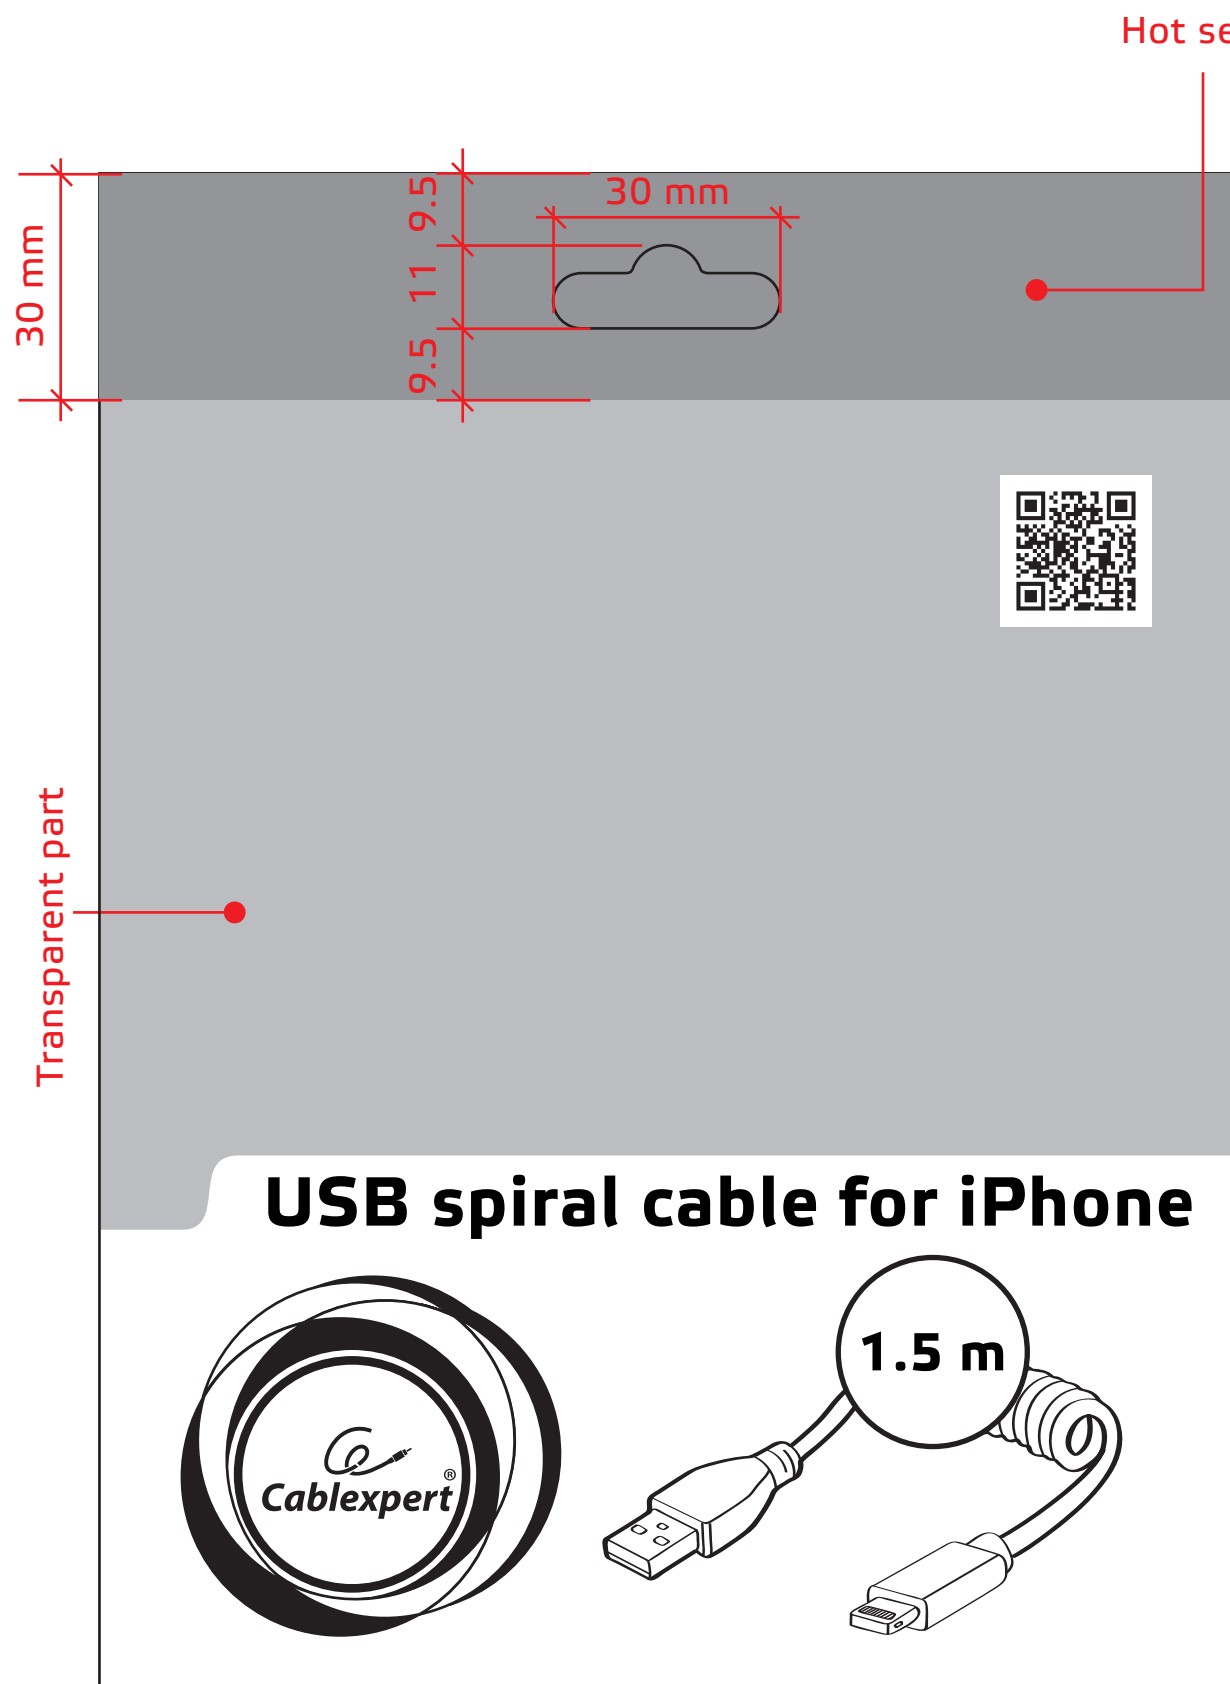

Actual package may differ from this package preview.  
No rights can be derived from this document.

polybag size: 150x200 mm